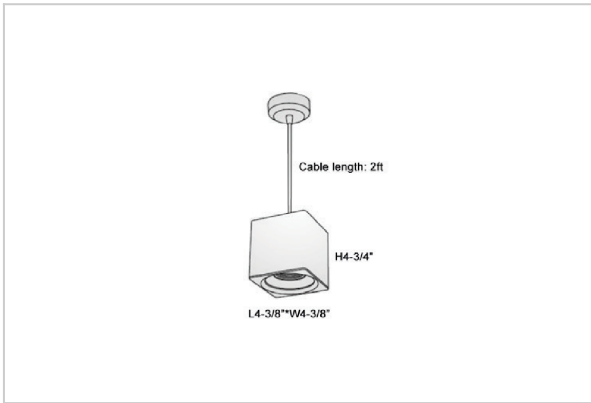

Mica Pendant Lights

ITEM SKU#: 662187506562

Product Code : IK-RMicaPL-15W-27K-WH-90C-15D

Voltage	100 - 277 V AC, 50-60 Hz
Lumen Output	1200lm
Power	15W
CCT	2700K
CRI	>90
Beam Angle	15°
Light Distribution	Spot
LED Light Source	Osram SOLERIQ S 19
Start Time	Instant
Driver	Stand Alone (included)
Operating Position	No Swiveling Type
Dimming	Triac Dimming / 0-10 V Dimming
Heads	Single Head
Finish	White
Length	4-3/8"
Height	4-3/4"
Optics	Reflective Cup Structure
Width (W)	4-3/8"
Application Area	Guest Room, Restaurant, Meeting Room, Club, Hall, Hotel Entrance

Beam Spread (Options)

Spot	15°	Medium	30°	Flood	45°
ft	Ø	ft	Ø	ft	Ø
3.0	0.72	3.0	1.41	3.0	2.03
9.0	2.15	9.0	4.22	9.0	6.09
15.0	3.58	15.0	7.04	15.0	10.15

Mica is a technologically advanced LED Pendant Light that incorporates electronic gear and a high-quality lens with wide beam spread. While commonly used as task light, the unique and state-of-the-art design of this luminaire also enhances the overall aesthetics of your store.