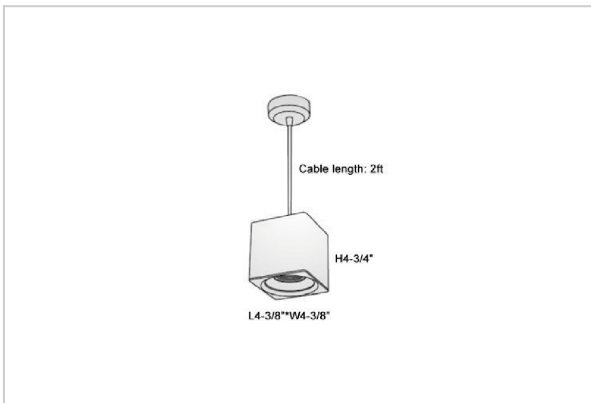

## Product Code : IK-RMicaPL-15W-27K-WH-90C-15D

Voltage	100 - 277 V AC, 50-60 Hz
Lumen Output	1200lm
Power	15W
CCT	2700K
CRI	>90
Beam Angle	15°
Light Distribution	Spot
LED Light Source	Osram SOLERIQ S 19
Start Time	Instant
Driver	Stand Alone (included)
Operating Position	No Swiveling Type
Dimming	Triac Dimming / 0-10 V Dimming
Heads	Single Head
Finish	White
Length	4-3/8"
Height	4-3/4"
Optics	Reflective Cup Structure
Width (W)	4-3/8"
Application Area	Guest Room, Restaurant, Meeting Room, Club, Hall, Hotel Entrance

### Beam Spread (Options)

Spot	15°	Medium	30°	Flood	45°
ft	Ø	ft	Ø	ft	Ø
3.0	0.72	3.0	1.41	3.0	2.03
9.0	2.15	9.0	4.22	9.0	6.09
15.0	3.58	15.0	7.04	15.0	10.15

Mica is a technologically advanced LED Pendant Light that incorporates electronic gear and a high-quality lens with wide beam spread. While commonly used as task light, the unique and state-of-the-art design of this luminaire also enhances the overall aesthetics of your store.