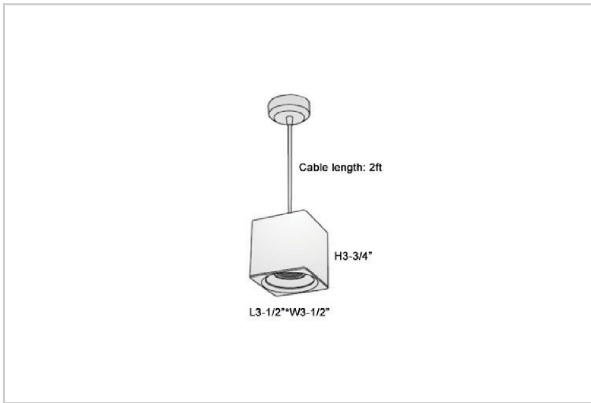

## Product Code : IK-RMicaPL-8W-40K-WH-90C-15D

Voltage	100 - 277 V AC, 50-60 Hz
Lumen Output	720lm
Power	8W
CCT	4000K
CRI	>90
Beam Angle	15°
Light Distribution	Spot
LED Light Source	Osram SOLERIQ S 19
Start Time	Instant
Driver	Stand Alone (included)
Operating Position	No Swiveling Type
Dimming	Triac Dimming / 0-10 V Dimming
Heads	Single Head
Finish	White
Length	3-1/2"
Height	3-3/4"
Optics	Reflective Cup Structure
Width (W)	3-1/2"
Application Area	Guest Room, Restaurant, Meeting Room, Club, Hall, Hotel Entrance

### Beam Spread (Options)

Spot	15°	Medium	30°	Flood	45°
ft	Ø	ft	Ø	ft	Ø
3.0	0.72	3.0	1.41	3.0	2.03
9.0	2.15	9.0	4.22	9.0	6.09
15.0	3.58	15.0	7.04	15.0	10.15

Mica is a technologically advanced LED Pendant Light that incorporates electronic gear and a high-quality lens with wide beam spread. While commonly used as task light, the unique and state-of-the-art design of this luminaire also enhances the overall aesthetics of your store.