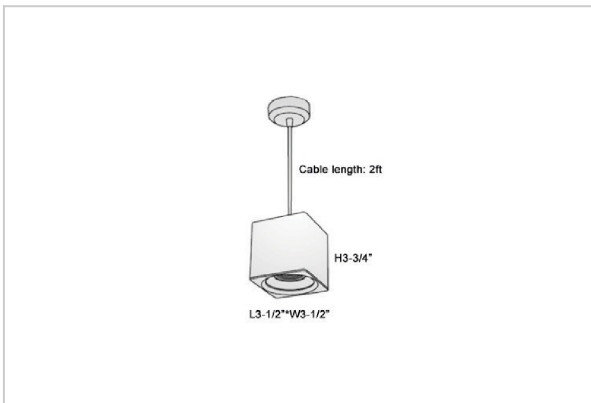

Mica Pendant Lights

ITEM SKU#: 662187506524

Product Code : IK-RMicaPL-8W-30K-WH-90C-15D

Voltage	100 - 277 V AC, 50-60 Hz
Lumen Output	680lm
Power	8W
CCT	3000K
CRI	>90
Beam Angle	15°
Light Distribution	Spot
LED Light Source	Osram SOLERIQ S 19
Start Time	Instant
Driver	Stand Alone (included)
Operating Position	No Swiveling Type
Dimming	Triac Dimming / 0-10 V Dimming
Heads	Single Head
Finish	White
Length	3-1/2"
Height	3-3/4"
Optics	Reflective Cup Structure
Width (W)	3-1/2"
Application Area	Guest Room, Restaurant, Meeting Room, Club, Hall, Hotel Entrance

Beam Spread (Options)

Spot	15°	Medium	30°	Flood	45°
ft	Ø	ft	Ø	ft	Ø
3.0	0.72	3.0	1.41	3.0	2.03
9.0	2.15	9.0	4.22	9.0	6.09
15.0	3.58	15.0	7.04	15.0	10.15

Mica is a technologically advanced LED Pendant Light that incorporates electronic gear and a high-quality lens with wide beam spread. While commonly used as task light, the unique and state-of-the-art design of this luminaire also enhances the overall aesthetics of your store.