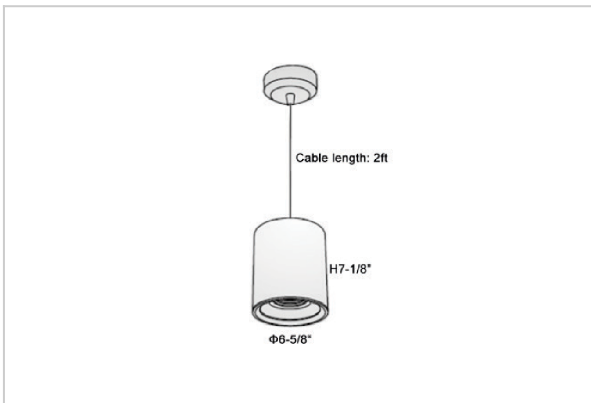

Flaxo Pendant Lights

ITEM SKU#: 662187506494

Product Code : IK-RFlaxoPL-55W-40K-WH-90C-40D

Voltage	100 - 277 V AC, 50-60 Hz
Lumen Output	4950lm
Power	55W
CCT	4000K
CRI	>90
Beam Angle	40°
Light Distribution	Flood
LED Light Source	Osram SOLERIQ S 19
Start Time	Instant
Driver	Stand Alone (included)
Operating Position	No Swiveling Type
Dimming	Triac Dimming / 0-10 V Dimming
Heads	Single Head
Finish	White
Height	7-1/8"
Diameter	6-5/8"
Optics	Reflective Cup Structure
IP Rating	IP65
Application Area	Guest Room, Restaurant, Meeting Room, Club, Hall, Hotel Entrance

Beam Spread (Options)

Medium 20°		Flood 40°	
ft	Ø	ft	Ø
3.0	1.41	3.0	2.03
9.0	4.22	9.0	6.09
15.0	7.04	15.0	10.15

Flaxo is a technologically advanced LED Pendant Light that incorporates electronic gear and a high-quality lens with wide beam spread. While commonly used as task light, the unique and state-of-the-art design of this luminaire also enhances the overall aesthetics of your store.