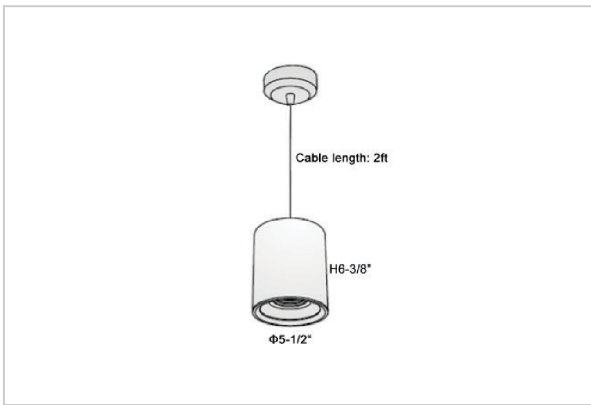

Flaxo Pendant Lights

ITEM SKU#: 662187506432

Product Code : IK-RFlaxoPL-50W-27K-WH-90C-40D

Voltage	100 - 277 V AC, 50-60 Hz
Lumen Output	4000lm
Power	50W
CCT	2700K
CRI	>90
Beam Angle	40°
Light Distribution	Flood
LED Light Source	Osram SOLERIQ S 19
Start Time	Instant
Driver	Stand Alone (included)
Operating Position	No Swiveling Type
Dimming	Triac Dimming / 0-10 V Dimming
Heads	Single Head
Finish	White
Height	6-3/8"
Diameter	5-1/2"
Optics	Reflective Cup Structure
IP Rating	IP65
Application Area	Guest Room, Restaurant, Meeting Room, Club, Hall, Hotel Entrance

Beam Spread (Options)

Medium 20°		Flood 40°	
ft	Ø	ft	Ø
3.0	1.41	3.0	2.03
9.0	4.22	9.0	6.09
15.0	7.04	15.0	10.15

Flaxo is a technologically advanced LED Pendant Light that incorporates electronic gear and a high-quality lens with wide beam spread. While commonly used as task light, the unique and state-of-the-art design of this luminaire also enhances the overall aesthetics of your store.