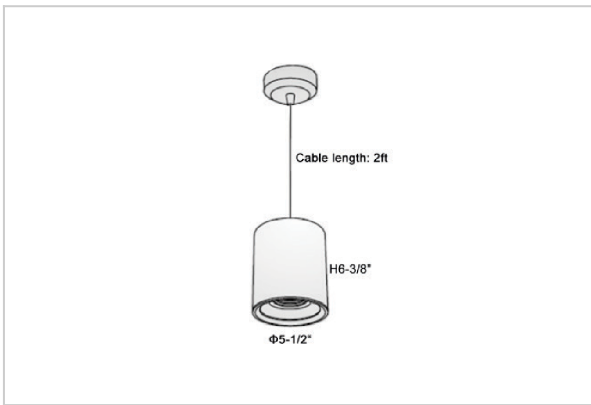

Flaxo Pendant Lights

ITEM SKU#: 662187506425

Product Code : IK-RFlaxoPL-40W-50K-WH-90C-40D

Voltage	100 - 277 V AC, 50-60 Hz
Lumen Output	3800lm
Power	40W
CCT	5000K
CRI	>90
Beam Angle	40°
Light Distribution	Flood
LED Light Source	Osram SOLERIQ S 19
Start Time	Instant
Driver	Stand Alone (included)
Operating Position	No Swiveling Type
Dimming	Triac Dimming / 0-10 V Dimming
Heads	Single Head
Finish	White
Height	6-3/8"
Diameter	5-1/2"
Optics	Reflective Cup Structure
IP Rating	IP65
Application Area	Guest Room, Restaurant, Meeting Room, Club, Hall, Hotel Entrance

Beam Spread (Options)

Medium 20°		Flood 40°	
ft	Ø	ft	Ø
3.0	1.41	3.0	2.03
9.0	4.22	9.0	6.09
15.0	7.04	15.0	10.15

Flaxo is a technologically advanced LED Pendant Light that incorporates electronic gear and a high-quality lens with wide beam spread. While commonly used as task light, the unique and state-of-the-art design of this luminaire also enhances the overall aesthetics of your store.