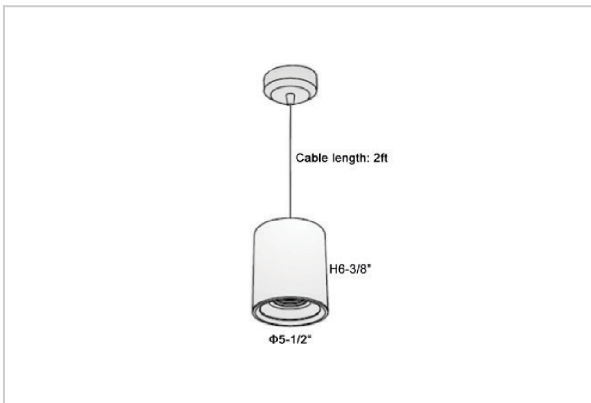

Flaxo Pendant Lights

ITEM SKU#: 662187506418

Product Code : IK-RFlaxoPL-40W-40K-WH-90C-40D

Voltage	100 - 277 V AC, 50-60 Hz
Lumen Output	3600lm
Power	40W
CCT	4000K
CRI	>90
Beam Angle	40°
Light Distribution	Flood
LED Light Source	Osram SOLERIQ S 19
Start Time	Instant
Driver	Stand Alone (included)
Operating Position	No Swiveling Type
Dimming	Triac Dimming / 0-10 V Dimming
Heads	Single Head
Finish	White
Height	6-3/8"
Diameter	5-1/2"
Optics	Reflective Cup Structure
IP Rating	IP65
Application Area	Guest Room, Restaurant, Meeting Room, Club, Hall, Hotel Entrance

Beam Spread (Options)

Medium 20°		Flood 40°	
ft	Ø	ft	Ø
3.0	1.41	3.0	2.03
9.0	4.22	9.0	6.09
15.0	7.04	15.0	10.15

Flaxo is a technologically advanced LED Pendant Light that incorporates electronic gear and a high-quality lens with wide beam spread. While commonly used as task light, the unique and state-of-the-art design of this luminaire also enhances the overall aesthetics of your store.