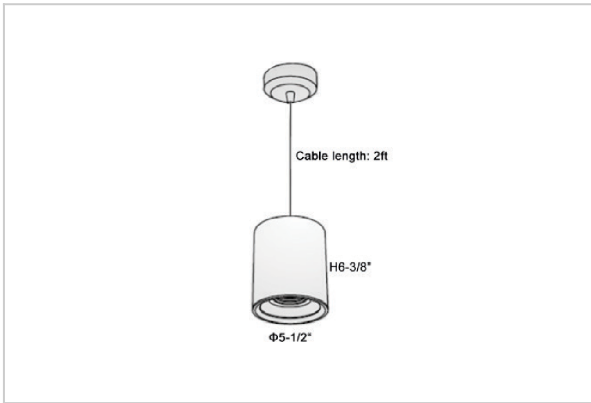

Flaxo Pendant Lights

ITEM SKU#: 662187506401

Product Code : IK-RFlaxoPL-40W-30K-WH-90C-40D

Voltage	100 - 277 V AC, 50-60 Hz
Lumen Output	3400lm
Power	40W
CCT	3000K
CRI	>90
Beam Angle	40°
Light Distribution	Flood
LED Light Source	Osram SOLERIQ S 19
Start Time	Instant
Driver	Stand Alone (included)
Operating Position	No Swiveling Type
Dimming	Triac Dimming / 0-10 V Dimming
Heads	Single Head
Finish	White
Height	6-3/8"
Diameter	5-1/2"
Optics	Reflective Cup Structure
IP Rating	IP65
Application Area	Guest Room, Restaurant, Meeting Room, Club, Hall, Hotel Entrance

Beam Spread (Options)

Medium 20°		Flood 40°	
ft	Ø	ft	Ø
3.0	1.41	3.0	2.03
9.0	4.22	9.0	6.09
15.0	7.04	15.0	10.15

Flaxo is a technologically advanced LED Pendant Light that incorporates electronic gear and a high-quality lens with wide beam spread. While commonly used as task light, the unique and state-of-the-art design of this luminaire also enhances the overall aesthetics of your store.