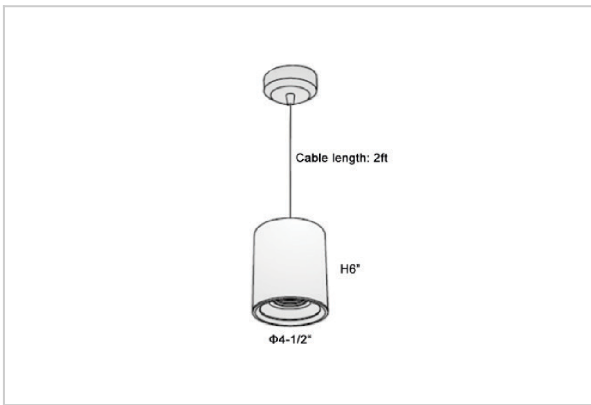

Flaxo Pendant Lights

ITEM SKU#: 662187506388

Product Code : IK-RFlaxoPL-30W-50K-WH-90C-40D

Voltage	100 - 277 V AC, 50-60 Hz
Lumen Output	2850lm
Power	30W
CCT	5000K
CRI	>90
Beam Angle	40°
Light Distribution	Flood
LED Light Source	Osram SOLERIQ S 19
Start Time	Instant
Driver	Stand Alone (included)
Operating Position	No Swiveling Type
Dimming	Triac Dimming / 0-10 V Dimming
Heads	Single Head
Finish	White
Height	6"
Diameter	4-1/2"
Optics	Reflective Cup Structure
IP Rating	IP65
Application Area	Guest Room, Restaurant, Meeting Room, Club, Hall, Hotel Entrance

Beam Spread (Options)

Medium		20°		Flood		40°	
ft	Ø	ft	Ø	ft	Ø	ft	Ø
3.0	1.41	3.0	2.03				
9.0	4.22	9.0	6.09				
15.0	7.04	15.0	10.15				

Flaxo is a technologically advanced LED Pendant Light that incorporates electronic gear and a high-quality lens with wide beam spread. While commonly used as task light, the unique and state-of-the-art design of this luminaire also enhances the overall aesthetics of your store.