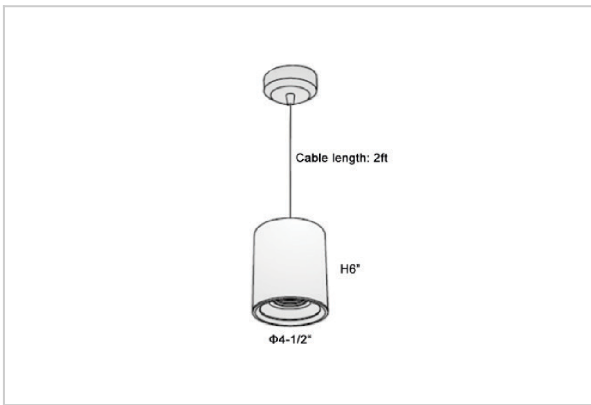

Flaxo Pendant Lights

ITEM SKU#: 662187506357

Product Code : IK-RFlaxoPL-30W-27K-WH-90C-40D

Voltage	100 - 277 V AC, 50-60 Hz
Lumen Output	2400lm
Power	30W
CCT	2700K
CRI	>90
Beam Angle	40°
Light Distribution	Flood
LED Light Source	Osram SOLERIQ S 19
Start Time	Instant
Driver	Stand Alone (included)
Operating Position	No Swiveling Type
Dimming	Triac Dimming / 0-10 V Dimming
Heads	Single Head
Finish	White
Height	6"
Diameter	4-1/2"
Optics	Reflective Cup Structure
IP Rating	IP65
Application Area	Guest Room, Restaurant, Meeting Room, Club, Hall, Hotel Entrance

Beam Spread (Options)

Medium		20°	Flood		40°
ft	Ø	ft	Ø	ft	Ø
3.0	1.41	3.0	2.03		
9.0	4.22	9.0	6.09		
15.0	7.04	15.0	10.15		

Flaxo is a technologically advanced LED Pendant Light that incorporates electronic gear and a high-quality lens with wide beam spread. While commonly used as task light, the unique and state-of-the-art design of this luminaire also enhances the overall aesthetics of your store.