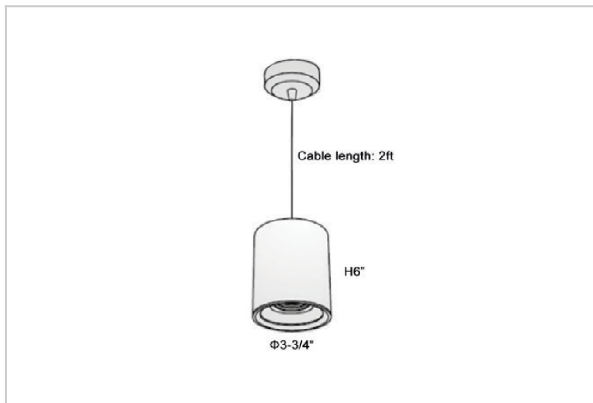

Flaxo Pendant Lights

ITEM SKU#: 662187506340

Product Code : IK-RFlaxoPL-20W-50K-WH-90C-40D

Voltage	100 - 277 V AC, 50-60 Hz
Lumen Output	1900lm
Power	20W
CCT	5000K
CRI	>90
Beam Angle	40°
Light Distribution	Flood
LED Light Source	Osram SOLERIQ S 19
Start Time	Instant
Driver	Stand Alone (included)
Operating Position	No Swiveling Type
Dimming	Triac Dimming / 0-10 V Dimming
Heads	Single Head
Finish	White
Height	6"
Diameter	3-3/4"
Optics	Reflective Cup Structure
IP Rating	IP65
Application Area	Guest Room, Restaurant, Meeting Room, Club, Hall, Hotel Entrance

Beam Spread (Options)

Medium 20°		Flood 40°	
ft	Ø	ft	Ø
3.0	1.41	3.0	2.03
9.0	4.22	9.0	6.09
15.0	7.04	15.0	10.15

Flaxo is a technologically advanced LED Pendant Light that incorporates electronic gear and a high-quality lens with wide beam spread. While commonly used as task light, the unique and state-of-the-art design of this luminaire also enhances the overall aesthetics of your store.