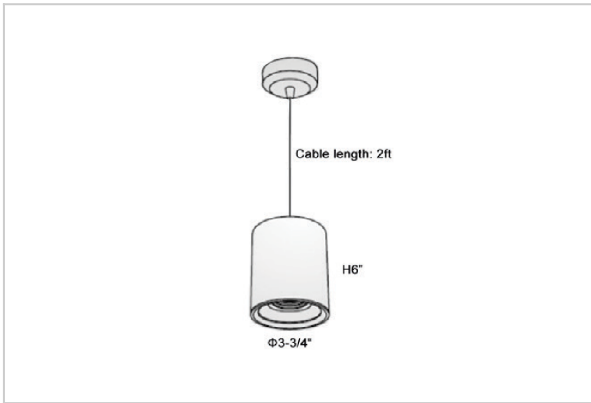

Flaxo Pendant Lights

ITEM SKU#: 662187506333

Product Code : IK-RFlaxoPL-20W-40K-WH-90C-40D

Voltage	100 - 277 V AC, 50-60 Hz
Lumen Output	1800lm
Power	20W
CCT	4000K
CRI	>90
Beam Angle	40°
Light Distribution	Flood
LED Light Source	Osram SOLERIQ S 19
Start Time	Instant
Driver	Stand Alone (included)
Operating Position	No Swiveling Type
Dimming	Triac Dimming / 0-10 V Dimming
Heads	Single Head
Finish	White
Height	6"
Diameter	3-3/4"
Optics	Reflective Cup Structure
IP Rating	IP65
Application Area	Guest Room, Restaurant, Meeting Room, Club, Hall, Hotel Entrance

Beam Spread (Options)

Medium 20°		Flood 40°	
ft	Ø	ft	Ø
3.0	1.41	3.0	2.03
9.0	4.22	9.0	6.09
15.0	7.04	15.0	10.15

Flaxo is a technologically advanced LED Pendant Light that incorporates electronic gear and a high-quality lens with wide beam spread. While commonly used as task light, the unique and state-of-the-art design of this luminaire also enhances the overall aesthetics of your store.