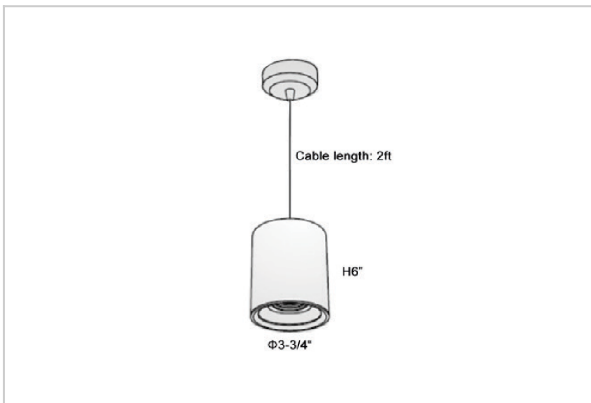

## Product Code : IK-RFlaxoPL-20W-40K-WH-90C-40D

Voltage	100 - 277 V AC, 50-60 Hz
Lumen Output	1800lm
Power	20W
CCT	4000K
CRI	>90
Beam Angle	40°
Light Distribution	Flood
LED Light Source	Osram SOLERIQ S 19
Start Time	Instant
Driver	Stand Alone (included)
Operating Position	No Swiveling Type
Dimming	Triac Dimming / 0-10 V Dimming
Heads	Single Head
Finish	White
Height	6"
Diameter	3-3/4"
Optics	Reflective Cup Structure
IP Rating	IP65
Application Area	Guest Room, Restaurant, Meeting Room, Club, Hall, Hotel Entrance

### Beam Spread (Options)

Medium 20°		Flood 40°	
ft	Ø	ft	Ø
3.0	1.41	3.0	2.03
9.0	4.22	9.0	6.09
15.0	7.04	15.0	10.15

Flaxo is a technologically advanced LED Pendant Light that incorporates electronic gear and a high-quality lens with wide beam spread. While commonly used as task light, the unique and state-of-the-art design of this luminaire also enhances the overall aesthetics of your store.