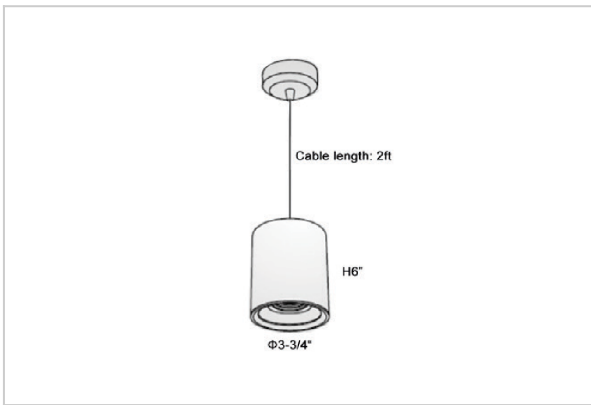

## Product Code : IK-RFlaxoPL-20W-30K-WH-90C-40D

|                    |  |
|--------------------|--|
| Voltage            | 100 - 277 V AC, 50-60 Hz   |
| Lumen Output       | 1700lm   |
| Power              | 20W  |
| CCT                | 3000K  |
| CRI                | >90  |
| Beam Angle         | 40°  |
| Light Distribution | Flood  |
| LED Light Source   | Osram SOLERIQ S 19   |
| Start Time         | Instant  |
| Driver             | Stand Alone (included)   |
| Operating Position | No Swiveling Type  |
| Dimming            | Triac Dimming / 0-10 V Dimming                                   |
| Heads              | Single Head  |
| Finish             | White  |
| Height             | 6"   |
| Diameter           | 3-3/4"   |
| Optics             | Reflective Cup Structure   |
| IP Rating          | IP65   |
| Application Area   | Guest Room, Restaurant, Meeting Room, Club, Hall, Hotel Entrance |

### Beam Spread (Options)

| Medium 20° |      | Flood 40° |       |
|------------|------|-----------|-------|
| ft         | Ø    | ft        | Ø     |
| 3.0        | 1.41 | 3.0       | 2.03  |
| 9.0        | 4.22 | 9.0       | 6.09  |
| 15.0       | 7.04 | 15.0      | 10.15 |