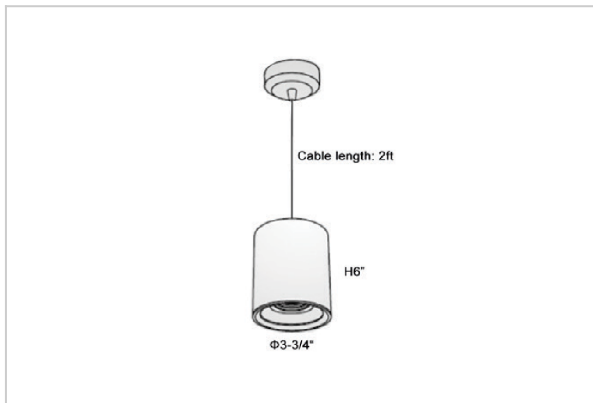

## Product Code : IK-RFlaxoPL-20W-30K-WH-90C-40D

Voltage	100 - 277 V AC, 50-60 Hz
Lumen Output	1700lm
Power	20W
CCT	3000K
CRI	>90
Beam Angle	40°
Light Distribution	Flood
LED Light Source	Osram SOLERIQ S 19
Start Time	Instant
Driver	Stand Alone (included)
Operating Position	No Swiveling Type
Dimming	Triac Dimming / 0-10 V Dimming
Heads	Single Head
Finish	White
Height	6"
Diameter	3-3/4"
Optics	Reflective Cup Structure
IP Rating	IP65
Application Area	Guest Room, Restaurant, Meeting Room, Club, Hall, Hotel Entrance

### Beam Spread (Options)

Medium 20°		Flood 40°	
ft	Ø	ft	Ø
3.0	1.41	3.0	2.03
9.0	4.22	9.0	6.09
15.0	7.04	15.0	10.15

Flaxo is a technologically advanced LED Pendant Light that incorporates electronic gear and a high-quality lens with wide beam spread. While commonly used as task light, the unique and state-of-the-art design of this luminaire also enhances the overall aesthetics of your store.