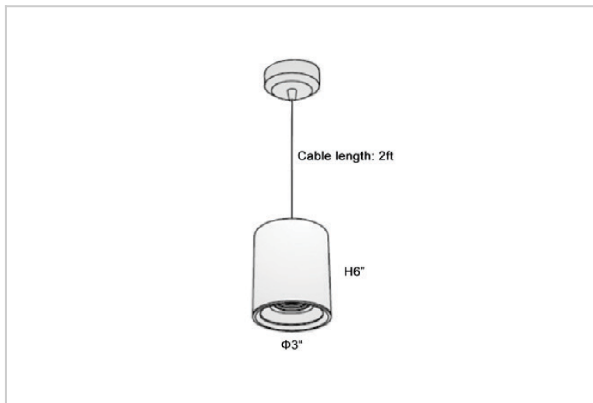

Flaxo Pendant Lights

ITEM SKU#: 662187506302

Product Code : IK-RFlaxoPL-15W-50K-WH-90C-40D

Voltage	100 - 277 V AC, 50-60 Hz
Lumen Output	1425lm
Power	15W
CCT	5000K
CRI	>90
Beam Angle	40°
Light Distribution	Flood
LED Light Source	Osram SOLERIQ S 19
Start Time	Instant
Driver	Stand Alone (included)
Operating Position	No Swiveling Type
Dimming	Triac Dimming / 0-10 V Dimming
Heads	Single Head
Finish	White
Height	6"
Diameter	3"
Optics	Reflective Cup Structure
IP Rating	IP65
Application Area	Guest Room, Restaurant, Meeting Room, Club, Hall, Hotel Entrance

Beam Spread (Options)

Medium 20°		Flood 40°	
ft	Ø	ft	Ø
3.0	1.41	3.0	2.03
9.0	4.22	9.0	6.09
15.0	7.04	15.0	10.15

Flaxo is a technologically advanced LED Pendant Light that incorporates electronic gear and a high-quality lens with wide beam spread. While commonly used as task light, the unique and state-of-the-art design of this luminaire also enhances the overall aesthetics of your store.