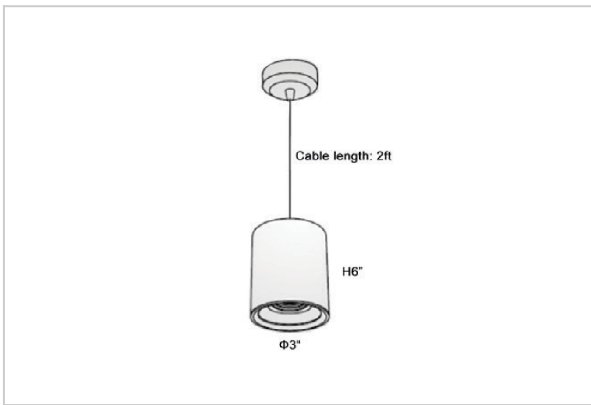

## Product Code : IK-RFlaxoPL-15W-40K-WH-90C-40D

Voltage	100 - 277 V AC, 50-60 Hz
Lumen Output	1350lm
Power	15W
CCT	4000K
CRI	>90
Beam Angle	40°
Light Distribution	Flood
LED Light Source	Osram SOLERIQ S 19
Start Time	Instant
Driver	Stand Alone (included)
Operating Position	No Swiveling Type
Dimming	Triac Dimming / 0-10 V Dimming
Heads	Single Head
Finish	White
Height	6"
Diameter	3"
Optics	Reflective Cup Structure
IP Rating	IP65
Application Area	Guest Room, Restaurant, Meeting Room, Club, Hall, Hotel Entrance

### Beam Spread (Options)

Medium 20°		Flood 40°	
ft	Ø	ft	Ø
3.0	1.41	3.0	2.03
9.0	4.22	9.0	6.09
15.0	7.04	15.0	10.15

Flaxo is a technologically advanced LED Pendant Light that incorporates electronic gear and a high-quality lens with wide beam spread. While commonly used as task light, the unique and state-of-the-art design of this luminaire also enhances the overall aesthetics of your store.