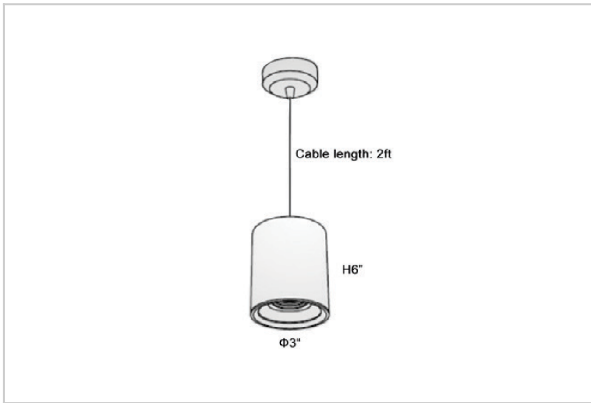

## Product Code : IK-RFlaxoPL-15W-30K-WH-90C-40D

Voltage	100 - 277 V AC, 50-60 Hz
Lumen Output	1275lm
Power	15W
CCT	3000K
CRI	>90
Beam Angle	40°
Light Distribution	Flood
LED Light Source	Osram SOLERIQ S 19
Start Time	Instant
Driver	Stand Alone (included)
Operating Position	No Swiveling Type
Dimming	Triac Dimming / 0-10 V Dimming
Heads	Single Head
Finish	White
Height	6"
Diameter	3"
Optics	Reflective Cup Structure
IP Rating	IP65
Application Area	Guest Room, Restaurant, Meeting Room, Club, Hall, Hotel Entrance

### Beam Spread (Options)

Medium		20°	Flood		40°
ft	Ø	ft	Ø	ft	Ø
3.0	1.41	3.0	2.03		
9.0	4.22	9.0	6.09		
15.0	7.04	15.0	10.15		

Flaxo is a technologically advanced LED Pendant Light that incorporates electronic gear and a high-quality lens with wide beam spread. While commonly used as task light, the unique and state-of-the-art design of this luminaire also enhances the overall aesthetics of your store.