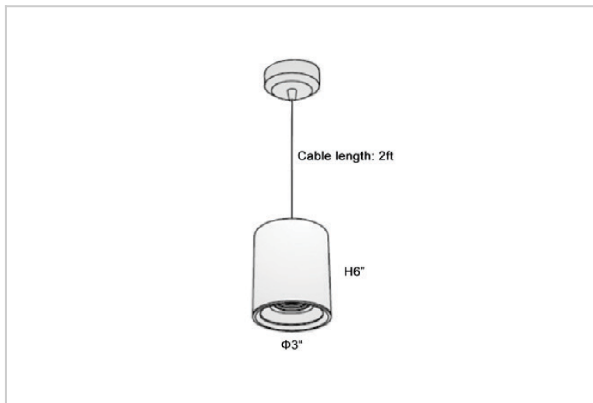

Flaxo Pendant Lights

ITEM SKU#: 662187506265

Product Code : IK-RFlaxoPL-15W-27K-WH-90C-40D

Voltage	100 - 277 V AC, 50-60 Hz
Lumen Output	1200lm
Power	15W
CCT	2700K
CRI	>90
Beam Angle	40°
Light Distribution	Flood
LED Light Source	Osram SOLERIQ S 19
Start Time	Instant
Driver	Stand Alone (included)
Operating Position	No Swiveling Type
Dimming	Triac Dimming / 0-10 V Dimming
Heads	Single Head
Finish	White
Height	6"
Diameter	3"
Optics	Reflective Cup Structure
IP Rating	IP65
Application Area	Guest Room, Restaurant, Meeting Room, Club, Hall, Hotel Entrance

Beam Spread (Options)

Medium		20°		Flood		40°	
ft	Ø	ft	Ø	ft	Ø	ft	Ø
3.0	1.41	3.0	2.03				
9.0	4.22	9.0	6.09				
15.0	7.04	15.0	10.15				

Flaxo is a technologically advanced LED Pendant Light that incorporates electronic gear and a high-quality lens with wide beam spread. While commonly used as task light, the unique and state-of-the-art design of this luminaire also enhances the overall aesthetics of your store.