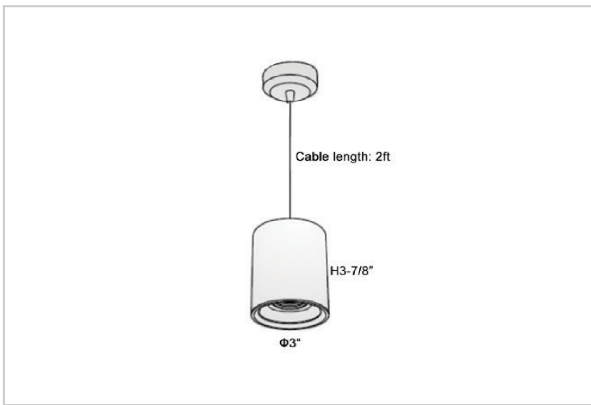

Flaxo Pendant Lights

ITEM SKU#: 662187506258

Product Code : IK-RFlaxoPL-8W-50K-WH-90C-40D

Voltage	100 - 277 V AC, 50-60 Hz
Lumen Output	760lm
Power	8W
CCT	5000K
CRI	>90
Beam Angle	40°
Light Distribution	Flood
LED Light Source	Osram SOLERIQ S 19
Start Time	Instant
Driver	Stand Alone (included)
Operating Position	No Swiveling Type
Dimming	Triac Dimming / 0-10 V Dimming
Heads	Single Head
Finish	White
Height	3-7/8"
Diameter	3"
Optics	Reflective Cup Structure
IP Rating	IP65
Application Area	Guest Room, Restaurant, Meeting Room, Club, Hall, Hotel Entrance

Beam Spread (Options)

Medium 20°		Flood 40°	
ft	Ø	ft	Ø
3.0	1.41	3.0	2.03
9.0	4.22	9.0	6.09
15.0	7.04	15.0	10.15

Flaxo is a technologically advanced LED Pendant Light that incorporates electronic gear and a high-quality lens with wide beam spread. While commonly used as task light, the unique and state-of-the-art design of this luminaire also enhances the overall aesthetics of your store.