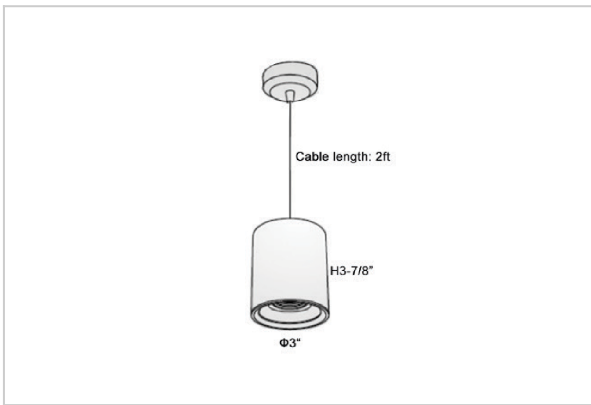

Flaxo Pendant Lights

ITEM SKU#: 662187506234

Product Code : IK-RFlaxoPL-8W-40K-WH-90C-40D

Voltage	100 - 277 V AC, 50-60 Hz
Lumen Output	720lm
Power	8W
CCT	4000K
CRI	>90
Beam Angle	40°
Light Distribution	Flood
LED Light Source	Osram SOLERIQ S 19
Start Time	Instant
Driver	Stand Alone (included)
Operating Position	No Swiveling Type
Dimming	Triac Dimming / 0-10 V Dimming
Heads	Single Head
Finish	White
Height	3-7/8"
Diameter	3"
Optics	Reflective Cup Structure
IP Rating	IP65
Application Area	Guest Room, Restaurant, Meeting Room, Club, Hall, Hotel Entrance

Beam Spread (Options)

Medium		20°	Flood		40°
ft	Ø	ft	Ø	ft	Ø
3.0	1.41	3.0	2.03		
9.0	4.22	9.0	6.09		
15.0	7.04	15.0	10.15		

Flaxo is a technologically advanced LED Pendant Light that incorporates electronic gear and a high-quality lens with wide beam spread. While commonly used as task light, the unique and state-of-the-art design of this luminaire also enhances the overall aesthetics of your store.