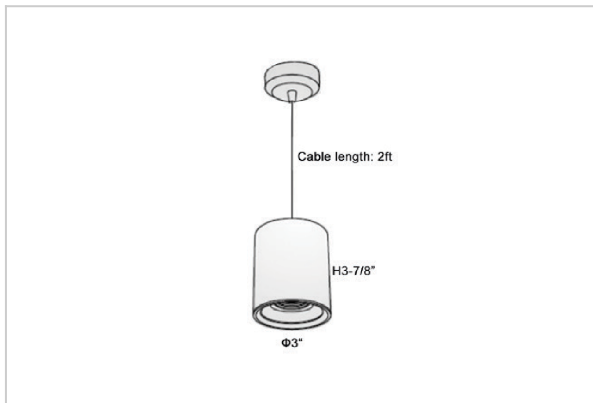

Flaxo Pendant Lights

ITEM SKU#: 662187506227

Product Code : IK-RFlaxoPL-8W-30K-WH-90C-40D

Voltage	100 - 277 V AC, 50-60 Hz
Lumen Output	680lm
Power	8W
CCT	3000K
CRI	>90
Beam Angle	40°
Light Distribution	Flood
LED Light Source	Osram SOLERIQ S 19
Start Time	Instant
Driver	Stand Alone (included)
Operating Position	No Swiveling Type
Dimming	Triac Dimming / 0-10 V Dimming
Heads	Single Head
Finish	White
Height	3-7/8"
Diameter	3"
Optics	Reflective Cup Structure
IP Rating	IP65
Application Area	Guest Room, Restaurant, Meeting Room, Club, Hall, Hotel Entrance

Beam Spread (Options)

Medium 20°		Flood 40°	
ft	Ø	ft	Ø
3.0	1.41	3.0	2.03
9.0	4.22	9.0	6.09
15.0	7.04	15.0	10.15

Flaxo is a technologically advanced LED Pendant Light that incorporates electronic gear and a high-quality lens with wide beam spread. While commonly used as task light, the unique and state-of-the-art design of this luminaire also enhances the overall aesthetics of your store.