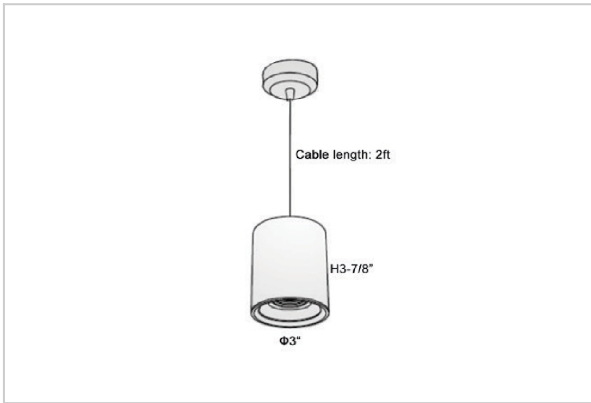

## Product Code : IK-RFlaxoPL-8W-27K-WH-90C-40D

Voltage	100 - 277 V AC, 50-60 Hz
Lumen Output	640lm
Power	8W
CCT	2700K
CRI	>90
Beam Angle	40°
Light Distribution	Flood
LED Light Source	Osram SOLERIQ S 19
Start Time	Instant
Driver	Stand Alone (included)
Operating Position	No Swiveling Type
Dimming	Triac Dimming / 0-10 V Dimming
Heads	Single Head
Finish	White
Height	3-7/8"
Diameter	3"
Optics	Reflective Cup Structure
IP Rating	IP65
Application Area	Guest Room, Restaurant, Meeting Room, Club, Hall, Hotel Entrance

### Beam Spread (Options)

Medium 20°		Flood 40°	
ft	Ø	ft	Ø
3.0	1.41	3.0	2.03
9.0	4.22	9.0	6.09
15.0	7.04	15.0	10.15

Flaxo is a technologically advanced LED Pendant Light that incorporates electronic gear and a high-quality lens with wide beam spread. While commonly used as task light, the unique and state-of-the-art design of this luminaire also enhances the overall aesthetics of your store.