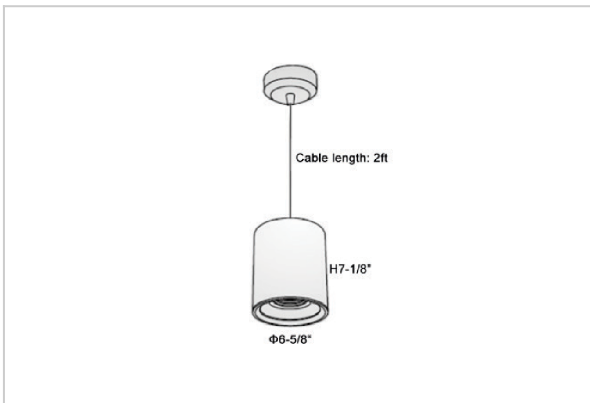

Flaxo Pendant Lights

ITEM SKU#: 662187506203

Product Code : IK-RFlaxoPL-55W-50K-BL-90C-40D

Voltage	100 - 277 V AC, 50-60 Hz
Lumen Output	5225lm
Power	55W
CCT	5000K
CRI	>90
Beam Angle	40°
Light Distribution	Flood
LED Light Source	Osram SOLERIQ S 19
Start Time	Instant
Driver	Stand Alone (included)
Operating Position	No Swiveling Type
Dimming	Triac Dimming / 0-10 V Dimming
Heads	Single Head
Finish	Black
Height	7-1/8"
Diameter	6-5/8"
Optics	Reflective Cup Structure
IP Rating	IP65
Application Area	Guest Room, Restaurant, Meeting Room, Club, Hall, Hotel Entrance

Beam Spread (Options)

Medium		20°	Flood		40°
ft	Ø	ft	Ø	ft	Ø
3.0	1.41	3.0	2.03		
9.0	4.22	9.0	6.09		
15.0	7.04	15.0	10.15		

Flaxo is a technologically advanced LED Pendant Light that incorporates electronic gear and a high-quality lens with wide beam spread. While commonly used as task light, the unique and state-of-the-art design of this luminaire also enhances the overall aesthetics of your store.