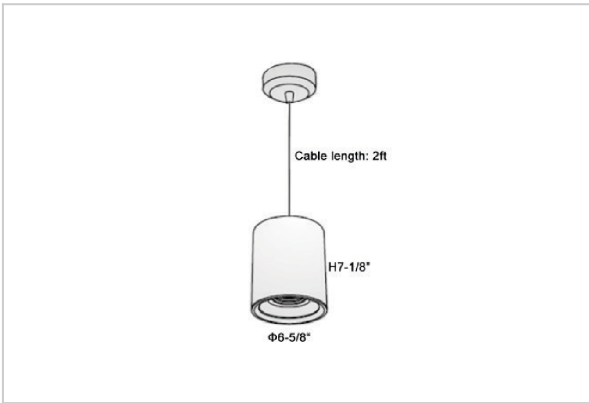

Flaxo Pendant Lights

ITEM SKU#: 662187506197

Product Code : IK-RFlaxoPL-55W-40K-BL-90C-40D

| | |
|--------------------|--|
| Voltage | 100 - 277 V AC, 50-60 Hz |
| Lumen Output | 4950lm |
| Power | 55W |
| CCT | 4000K |
| CRI | >90 |
| Beam Angle | 40° |
| Light Distribution | Flood |
| LED Light Source | Osram SOLERIQ S 19 |
| Start Time | Instant |
| Driver | Stand Alone (included) |
| Operating Position | No Swiveling Type |
| Dimming | Triac Dimming / 0-10 V Dimming |
| Heads | Single Head |
| Finish | Black |
| Height | 7-1/8" |
| Diameter | 6-5/8" |
| Optics | Reflective Cup Structure |
| IP Rating | IP65 |
| Application Area | Guest Room, Restaurant, Meeting Room, Club, Hall, Hotel Entrance |

Beam Spread (Options)

| Medium 20° | | Flood 40° | |
|------------|------|-----------|-------|
| ft | Ø | ft | Ø |
| 3.0 | 1.41 | 3.0 | 2.03 |
| 9.0 | 4.22 | 9.0 | 6.09 |
| 15.0 | 7.04 | 15.0 | 10.15 |