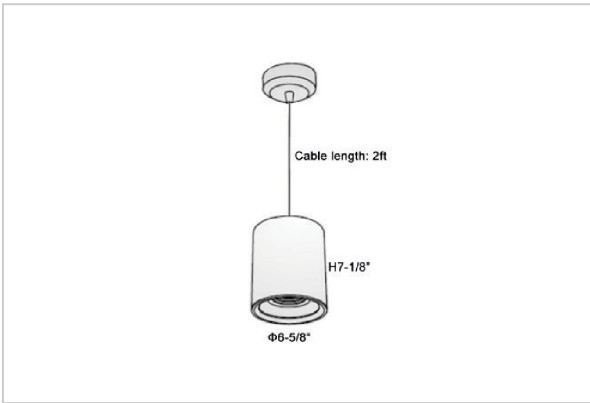

## Product Code : IK-RFlaxoPL-55W-27K-BL-90C-40D

Voltage	100 - 277 V AC, 50-60 Hz
Lumen Output	4400lm
Power	55W
CCT	2700K
CRI	>90
Beam Angle	40°
Light Distribution	Flood
LED Light Source	Osram SOLERIQ S 19
Start Time	Instant
Driver	Stand Alone (included)
Operating Position	No Swiveling Type
Dimming	Triac Dimming / 0-10 V Dimming
Heads	Single Head
Finish	Black
Height	7-1/8"
Diameter	6-5/8"
Optics	Reflective Cup Structure
IP Rating	IP65
Application Area	Guest Room, Restaurant, Meeting Room, Club, Hall, Hotel Entrance

### Beam Spread (Options)

Medium 20°		Flood 40°	
ft	Ø	ft	Ø
3.0	1.41	3.0	2.03
9.0	4.22	9.0	6.09
15.0	7.04	15.0	10.15

Flaxo is a technologically advanced LED Pendant Light that incorporates electronic gear and a high-quality lens with wide beam spread. While commonly used as task light, the unique and state-of-the-art design of this luminaire also enhances the overall aesthetics of your store.