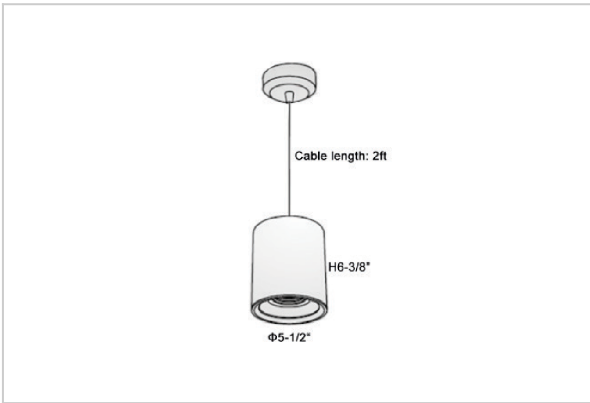

Flaxo Pendant Lights

ITEM SKU#: 662187506142

Product Code : IK-RFlaxoPL-50W-40K-BL-90C-40D

Voltage	100 - 277 V AC, 50-60 Hz
Lumen Output	4500lm
Power	50W
CCT	4000K
CRI	>90
Beam Angle	40°
Light Distribution	Flood
LED Light Source	Osram SOLERIQ S 19
Start Time	Instant
Driver	Stand Alone (included)
Operating Position	No Swiveling Type
Dimming	Triac Dimming / 0-10 V Dimming
Heads	Single Head
Finish	Black
Height	6-3/8"
Diameter	5-1/2"
Optics	Reflective Cup Structure
IP Rating	IP65
Application Area	Guest Room, Restaurant, Meeting Room, Club, Hall, Hotel Entrance

Beam Spread (Options)

Medium		20°	Flood		40°
ft	Ø	ft	Ø	ft	Ø
3.0	1.41	3.0	2.03		
9.0	4.22	9.0	6.09		
15.0	7.04	15.0	10.15		

Flaxo is a technologically advanced LED Pendant Light that incorporates electronic gear and a high-quality lens with wide beam spread. While commonly used as task light, the unique and state-of-the-art design of this luminaire also enhances the overall aesthetics of your store.