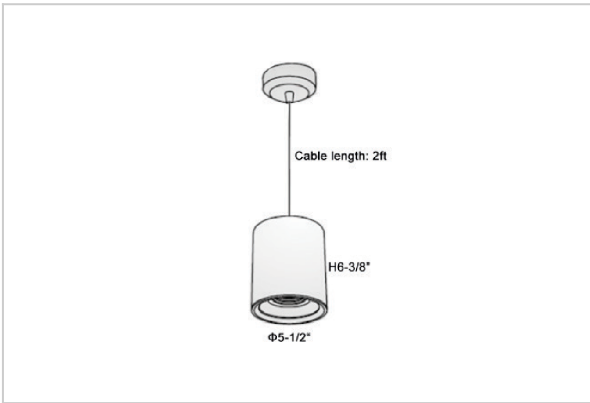

## Product Code : IK-RFlaxoPL-50W-30K-BL-90C-40D

Voltage	100 - 277 V AC, 50-60 Hz
Lumen Output	4250lm
Power	50W
CCT	3000K
CRI	>90
Beam Angle	40°
Light Distribution	Flood
LED Light Source	Osram SOLERIQ S 19
Start Time	Instant
Driver	Stand Alone (included)
Operating Position	No Swiveling Type
Dimming	Triac Dimming / 0-10 V Dimming
Heads	Single Head
Finish	Black
Height	6-3/8"
Diameter	5-1/2"
Optics	Reflective Cup Structure
IP Rating	IP65
Application Area	Guest Room, Restaurant, Meeting Room, Club, Hall, Hotel Entrance

### Beam Spread (Options)

Medium		20°	Flood		40°
ft	Ø	ft	Ø	ft	Ø
3.0	1.41	3.0	2.03		
9.0	4.22	9.0	6.09		
15.0	7.04	15.0	10.15		

Flaxo is a technologically advanced LED Pendant Light that incorporates electronic gear and a high-quality lens with wide beam spread. While commonly used as task light, the unique and state-of-the-art design of this luminaire also enhances the overall aesthetics of your store.