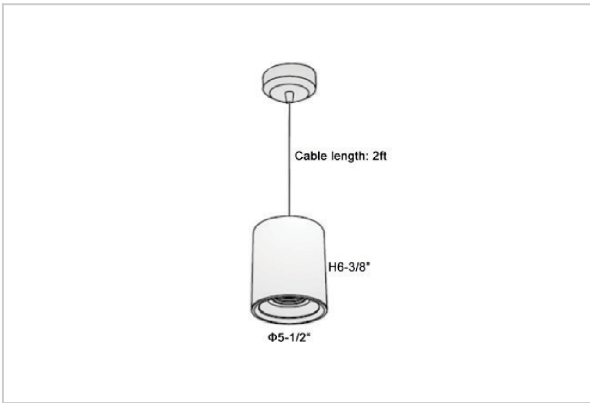

## Product Code : IK-RFlaxoPL-50W-27K-BL-90C-40D

Voltage	100 - 277 V AC, 50-60 Hz
Lumen Output	4000lm
Power	50W
CCT	2700K
CRI	>90
Beam Angle	40°
Light Distribution	Flood
LED Light Source	Osram SOLERIQ S 19
Start Time	Instant
Driver	Stand Alone (included)
Operating Position	No Swiveling Type
Dimming	Triac Dimming / 0-10 V Dimming
Heads	Single Head
Finish	Black
Height	6-3/8"
Diameter	5-1/2"
Optics	Reflective Cup Structure
IP Rating	IP65
Application Area	Guest Room, Restaurant, Meeting Room, Club, Hall, Hotel Entrance

### Beam Spread (Options)

Medium 20°		Flood 40°	
ft	Ø	ft	Ø
3.0	1.41	3.0	2.03
9.0	4.22	9.0	6.09
15.0	7.04	15.0	10.15

Flaxo is a technologically advanced LED Pendant Light that incorporates electronic gear and a high-quality lens with wide beam spread. While commonly used as task light, the unique and state-of-the-art design of this luminaire also enhances the overall aesthetics of your store.