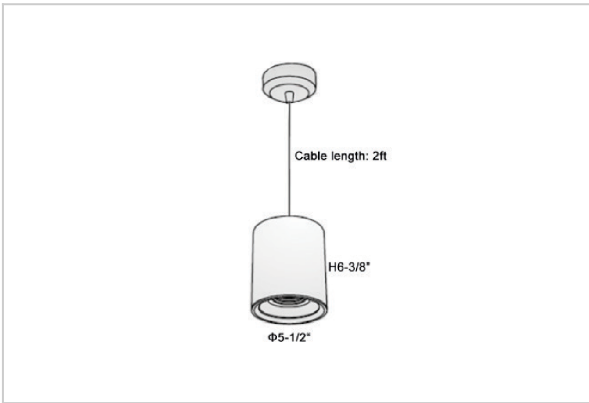

## Product Code : IK-RFlaxoPL-50W-27K-BL-90C-40D

Voltage	100 - 277 V AC, 50-60 Hz
Lumen Output	4000lm
Power	50W
CCT	2700K
CRI	>90
Beam Angle	40°
Light Distribution	Flood
LED Light Source	Osram SOLERIQ S 19
Start Time	Instant
Driver	Stand Alone (included)
Operating Position	No Swiveling Type
Dimming	Triac Dimming / 0-10 V Dimming
Heads	Single Head
Finish	Black
Height	6-3/8"
Diameter	5-1/2"
Optics	Reflective Cup Structure
IP Rating	IP65
Application Area	Guest Room, Restaurant, Meeting Room, Club, Hall, Hotel Entrance

### Beam Spread (Options)

Medium 20°		Flood 40°	
ft	Ø	ft	Ø
3.0	1.41	3.0	2.03
9.0	4.22	9.0	6.09
15.0	7.04	15.0	10.15

Flaxo is a technologically advanced LED Pendant Light that incorporates electronic gear and a high-quality lens with wide beam spread. While commonly used as task light, the unique and state-of-the-art design of this luminaire also enhances the overall aesthetics of your store.