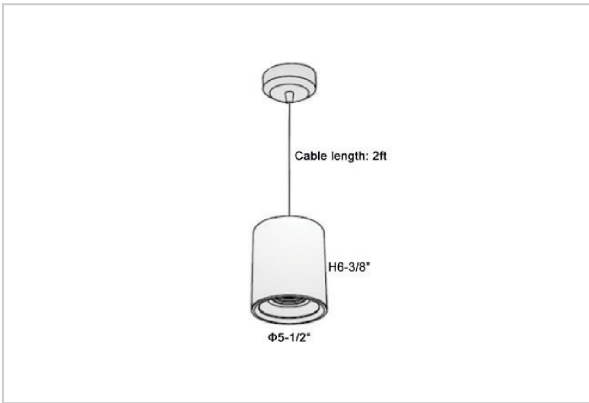

## Product Code : IK-RFlaxoPL-40W-40K-BL-90C-40D

Voltage	100 - 277 V AC, 50-60 Hz
Lumen Output	3600lm
Power	40W
CCT	4000K
CRI	>90
Beam Angle	40°
Light Distribution	Flood
LED Light Source	Osram SOLERIQ S 19
Start Time	Instant
Driver	Stand Alone (included)
Operating Position	No Swiveling Type
Dimming	Triac Dimming / 0-10 V Dimming
Heads	Single Head
Finish	Black
Height	6-3/8"
Diameter	5-1/2"
Optics	Reflective Cup Structure
IP Rating	IP65
Application Area	Guest Room, Restaurant, Meeting Room, Club, Hall, Hotel Entrance

### Beam Spread (Options)

Medium		20°	Flood		40°
ft	Ø		ft	Ø	
3.0	1.41		3.0	2.03	
9.0	4.22		9.0	6.09	
15.0	7.04		15.0	10.15	

Flaxo is a technologically advanced LED Pendant Light that incorporates electronic gear and a high-quality lens with wide beam spread. While commonly used as task light, the unique and state-of-the-art design of this luminaire also enhances the overall aesthetics of your store.