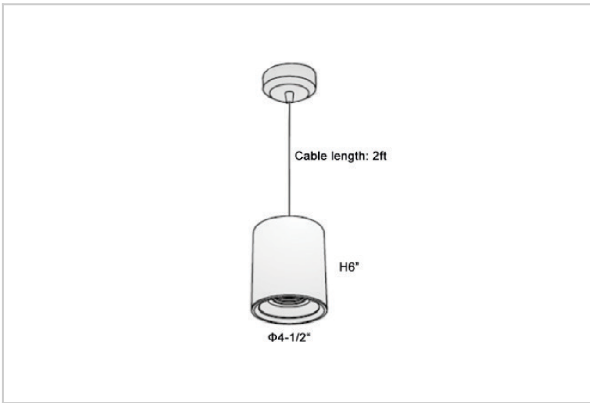

Flaxo Pendant Lights

ITEM SKU#: 662187506074

Product Code : IK-RFlaxoPL-30W-50K-BL-90C-40D

Voltage	100 - 277 V AC, 50-60 Hz
Lumen Output	2850lm
Power	30W
CCT	5000K
CRI	>90
Beam Angle	40°
Light Distribution	Flood
LED Light Source	Osram SOLERIQ S 19
Start Time	Instant
Driver	Stand Alone (included)
Operating Position	No Swiveling Type
Dimming	Triac Dimming / 0-10 V Dimming
Heads	Single Head
Finish	Black
Height	6"
Diameter	4-1/2"
Optics	Reflective Cup Structure
IP Rating	IP65
Application Area	Guest Room, Restaurant, Meeting Room, Club, Hall, Hotel Entrance

Beam Spread (Options)

Medium		20°		Flood		40°	
ft	Ø	ft	Ø	ft	Ø	ft	Ø
3.0	1.41	3.0	2.03				
9.0	4.22	9.0	6.09				
15.0	7.04	15.0	10.15				

Flaxo is a technologically advanced LED Pendant Light that incorporates electronic gear and a high-quality lens with wide beam spread. While commonly used as task light, the unique and state-of-the-art design of this luminaire also enhances the overall aesthetics of your store.