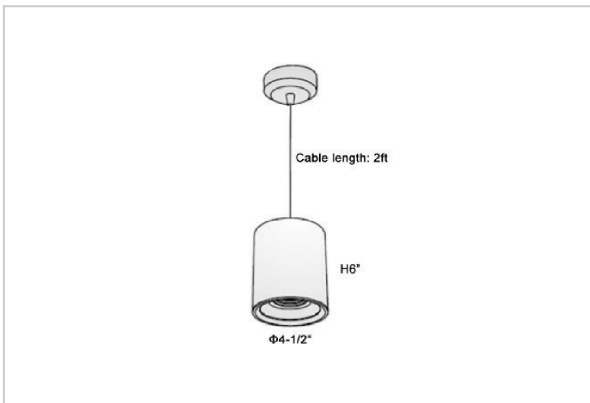

## Product Code : IK-RFlaxoPL-30W-30K-BL-90C-40D

Voltage	100 - 277 V AC, 50-60 Hz
Lumen Output	2550lm
Power	30W
CCT	3000K
CRI	>90
Beam Angle	40°
Light Distribution	Flood
LED Light Source	Osram SOLERIQ S 19
Start Time	Instant
Driver	Stand Alone (included)
Operating Position	No Swiveling Type
Dimming	Triac Dimming / 0-10 V Dimming
Heads	Single Head
Finish	Black
Height	6"
Diameter	4-1/2"
Optics	Reflective Cup Structure
IP Rating	IP65
Application Area	Guest Room, Restaurant, Meeting Room, Club, Hall, Hotel Entrance

### Beam Spread (Options)

Medium 20°		Flood 40°	
ft	Ø	ft	Ø
3.0	1.41	3.0	2.03
9.0	4.22	9.0	6.09
15.0	7.04	15.0	10.15

Flaxo is a technologically advanced LED Pendant Light that incorporates electronic gear and a high-quality lens with wide beam spread. While commonly used as task light, the unique and state-of-the-art design of this luminaire also enhances the overall aesthetics of your store.