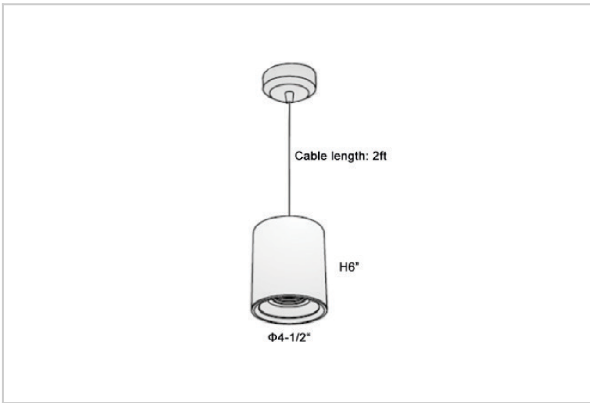

Flaxo Pendant Lights

ITEM SKU#: 662187506050

Product Code : IK-RFlaxoPL-30W-30K-BL-90C-40D

Voltage	100 - 277 V AC, 50-60 Hz
Lumen Output	2550lm
Power	30W
CCT	3000K
CRI	>90
Beam Angle	40°
Light Distribution	Flood
LED Light Source	Osram SOLERIQ S 19
Start Time	Instant
Driver	Stand Alone (included)
Operating Position	No Swiveling Type
Dimming	Triac Dimming / 0-10 V Dimming
Heads	Single Head
Finish	Black
Height	6"
Diameter	4-1/2"
Optics	Reflective Cup Structure
IP Rating	IP65
Application Area	Guest Room, Restaurant, Meeting Room, Club, Hall, Hotel Entrance

Beam Spread (Options)

Medium 20°		Flood 40°	
ft	Ø	ft	Ø
3.0	1.41	3.0	2.03
9.0	4.22	9.0	6.09
15.0	7.04	15.0	10.15

Flaxo is a technologically advanced LED Pendant Light that incorporates electronic gear and a high-quality lens with wide beam spread. While commonly used as task light, the unique and state-of-the-art design of this luminaire also enhances the overall aesthetics of your store.