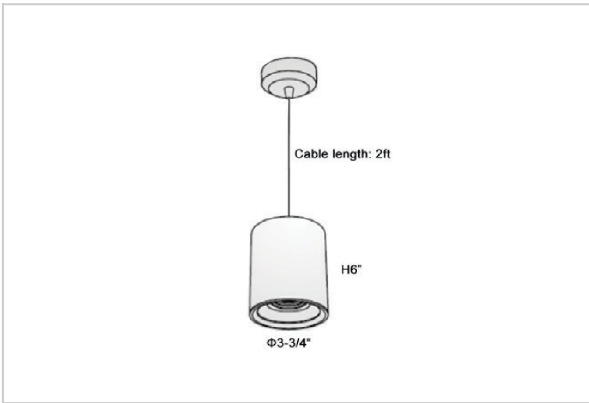

Flaxo Pendant Lights

ITEM SKU#: 662187506012

Product Code : IK-RFlaxoPL-20W-50K-BL-90C-40D

Voltage	100 - 277 V AC, 50-60 Hz
Lumen Output	1900lm
Power	20W
CCT	5000K
CRI	>90
Beam Angle	40°
Light Distribution	Flood
LED Light Source	Osram SOLERIQ S 19
Start Time	Instant
Driver	Stand Alone (included)
Operating Position	No Swiveling Type
Dimming	Triac Dimming / 0-10 V Dimming
Heads	Single Head
Finish	Black
Height	6"
Diameter	3-3/4"
Optics	Reflective Cup Structure
IP Rating	IP65
Application Area	Guest Room, Restaurant, Meeting Room, Club, Hall, Hotel Entrance

Beam Spread (Options)

Medium 20°		Flood 40°	
ft	Ø	ft	Ø
3.0	1.41	3.0	2.03
9.0	4.22	9.0	6.09
15.0	7.04	15.0	10.15

Flaxo is a technologically advanced LED Pendant Light that incorporates electronic gear and a high-quality lens with wide beam spread. While commonly used as task light, the unique and state-of-the-art design of this luminaire also enhances the overall aesthetics of your store.