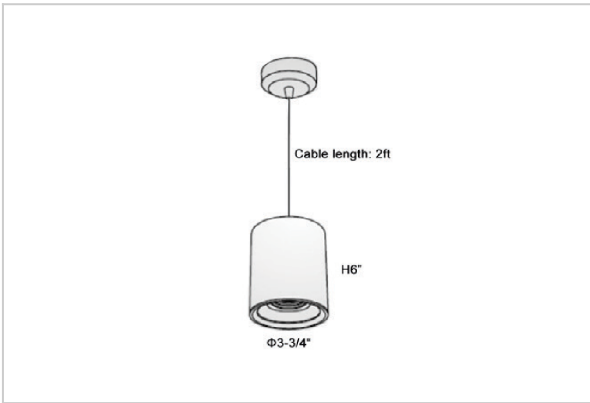

Flaxo Pendant Lights

ITEM SKU#: 662187506005

Product Code : IK-RFlaxoPL-20W-40K-BL-90C-40D

Voltage	100 - 277 V AC, 50-60 Hz
Lumen Output	1800lm
Power	20W
CCT	4000K
CRI	>90
Beam Angle	40°
Light Distribution	Flood
LED Light Source	Osram SOLERIQ S 19
Start Time	Instant
Driver	Stand Alone (included)
Operating Position	No Swiveling Type
Dimming	Triac Dimming / 0-10 V Dimming
Heads	Single Head
Finish	Black
Height	6"
Diameter	3-3/4"
Optics	Reflective Cup Structure
IP Rating	IP65
Application Area	Guest Room, Restaurant, Meeting Room, Club, Hall, Hotel Entrance

Beam Spread (Options)

Medium 20°		Flood 40°	
ft	Ø	ft	Ø
3.0	1.41	3.0	2.03
9.0	4.22	9.0	6.09
15.0	7.04	15.0	10.15

Flaxo is a technologically advanced LED Pendant Light that incorporates electronic gear and a high-quality lens with wide beam spread. While commonly used as task light, the unique and state-of-the-art design of this luminaire also enhances the overall aesthetics of your store.