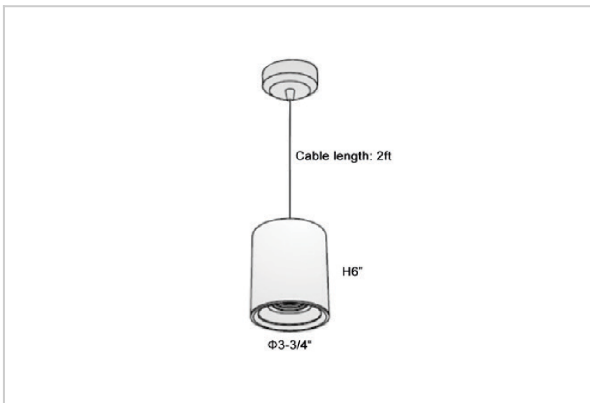

## Product Code : IK-RFlaxoPL-20W-40K-BL-90C-40D

Voltage	100 - 277 V AC, 50-60 Hz
Lumen Output	1800lm
Power	20W
CCT	4000K
CRI	>90
Beam Angle	40°
Light Distribution	Flood
LED Light Source	Osram SOLERIQ S 19
Start Time	Instant
Driver	Stand Alone (included)
Operating Position	No Swiveling Type
Dimming	Triac Dimming / 0-10 V Dimming
Heads	Single Head
Finish	Black
Height	6"
Diameter	3-3/4"
Optics	Reflective Cup Structure
IP Rating	IP65
Application Area	Guest Room, Restaurant, Meeting Room, Club, Hall, Hotel Entrance

### Beam Spread (Options)

Medium 20°		Flood 40°	
ft	Ø	ft	Ø
3.0	1.41	3.0	2.03
9.0	4.22	9.0	6.09
15.0	7.04	15.0	10.15

Flaxo is a technologically advanced LED Pendant Light that incorporates electronic gear and a high-quality lens with wide beam spread. While commonly used as task light, the unique and state-of-the-art design of this luminaire also enhances the overall aesthetics of your store.