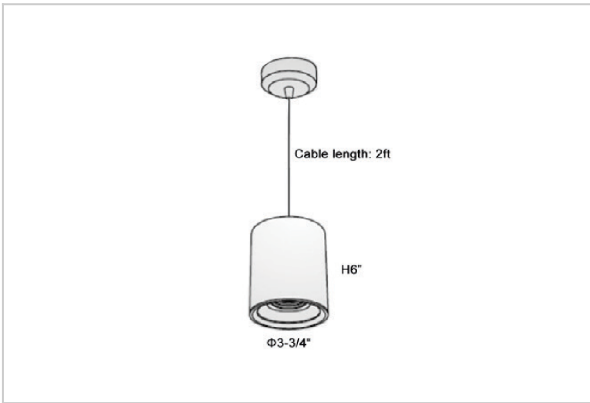

## Product Code : IK-RFlaxoPL-20W-40K-BL-90C-40D

Voltage	100 - 277 V AC, 50-60 Hz
Lumen Output	1800lm
Power	20W
CCT	4000K
CRI	>90
Beam Angle	40°
Light Distribution	Flood
LED Light Source	Osram SOLERIQ S 19
Start Time	Instant
Driver	Stand Alone (included)
Operating Position	No Swiveling Type
Dimming	Triac Dimming / 0-10 V Dimming
Heads	Single Head
Finish	Black
Height	6"
Diameter	3-3/4"
Optics	Reflective Cup Structure
IP Rating	IP65
Application Area	Guest Room, Restaurant, Meeting Room, Club, Hall, Hotel Entrance

### Beam Spread (Options)

Medium 20°		Flood 40°	
ft	Ø	ft	Ø
3.0	1.41	3.0	2.03
9.0	4.22	9.0	6.09
15.0	7.04	15.0	10.15

Flaxo is a technologically advanced LED Pendant Light that incorporates electronic gear and a high-quality lens with wide beam spread. While commonly used as task light, the unique and state-of-the-art design of this luminaire also enhances the overall aesthetics of your store.