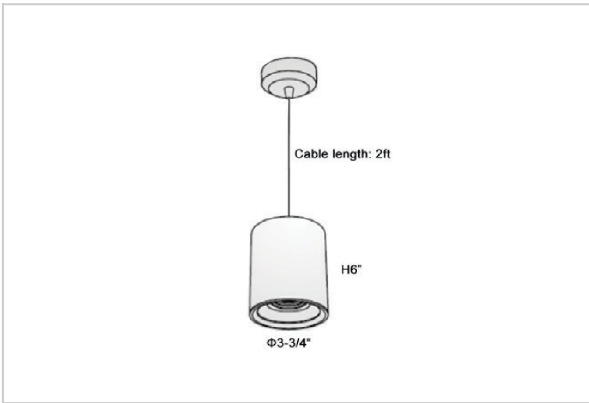

Flaxo Pendant Lights

ITEM SKU#: 662187505978

Product Code : IK-RFlaxoPL-20W-27K-BL-90C-40D

Voltage	100 - 277 V AC, 50-60 Hz
Lumen Output	1800lm
Power	20W
CCT	2700K
CRI	>90
Beam Angle	40°
Light Distribution	Flood
LED Light Source	Osram SOLERIQ S 19
Start Time	Instant
Driver	Stand Alone (included)
Operating Position	No Swiveling Type
Dimming	Triac Dimming / 0-10 V Dimming
Heads	Single Head
Finish	Black
Height	6"
Diameter	3-3/4"
Optics	Reflective Cup Structure
IP Rating	IP65
Application Area	Guest Room, Restaurant, Meeting Room, Club, Hall, Hotel Entrance

Beam Spread (Options)

Medium 20°		Flood 40°	
ft	Ø	ft	Ø
3.0	1.41	3.0	2.03
9.0	4.22	9.0	6.09
15.0	7.04	15.0	10.15

Flaxo is a technologically advanced LED Pendant Light that incorporates electronic gear and a high-quality lens with wide beam spread. While commonly used as task light, the unique and state-of-the-art design of this luminaire also enhances the overall aesthetics of your store.