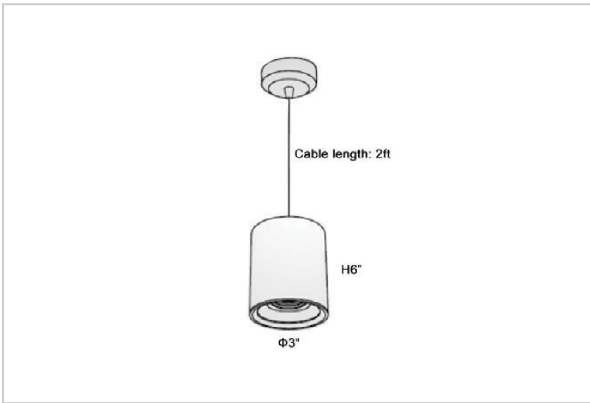

Flaxo Pendant Lights

ITEM SKU#: 662187505954

Product Code : IK-RFlaxoPL-15W-40K-BL-90C-40D

Voltage	100 - 277 V AC, 50-60 Hz
Lumen Output	1350lm
Power	15W
CCT	4000K
CRI	>90
Beam Angle	40°
Light Distribution	Flood
LED Light Source	Osram SOLERIQ S 19
Start Time	Instant
Driver	Stand Alone (included)
Operating Position	No Swiveling Type
Dimming	Triac Dimming / 0-10 V Dimming
Heads	Single Head
Finish	Black
Height	6"
Diameter	3"
Optics	Reflective Cup Structure
IP Rating	IP65
Application Area	Guest Room, Restaurant, Meeting Room, Club, Hall, Hotel Entrance

Beam Spread (Options)

Medium		20°	Flood		40°
ft	Ø	ft	Ø	ft	Ø
3.0	1.41	3.0	2.03		
9.0	4.22	9.0	6.09		
15.0	7.04	15.0	10.15		

Flaxo is a technologically advanced LED Pendant Light that incorporates electronic gear and a high-quality lens with wide beam spread. While commonly used as task light, the unique and state-of-the-art design of this luminaire also enhances the overall aesthetics of your store.