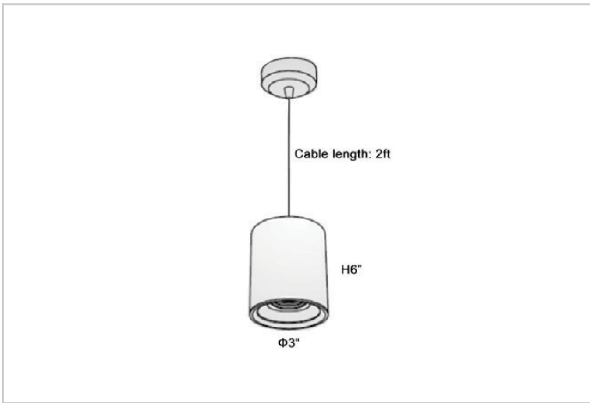

Flaxo Pendant Lights

ITEM SKU#: 662187505954

Product Code : IK-RFlaxoPL-15W-40K-BL-90C-40D

Voltage	100 - 277 V AC, 50-60 Hz
Lumen Output	1350lm
Power	15W
CCT	4000K
CRI	>90
Beam Angle	40°
Light Distribution	Flood
LED Light Source	Osram SOLERIQ S 19
Start Time	Instant
Driver	Stand Alone (included)
Operating Position	No Swiveling Type
Dimming	Triac Dimming / 0-10 V Dimming
Heads	Single Head
Finish	Black
Height	6"
Diameter	3"
Optics	Reflective Cup Structure
IP Rating	IP65
Application Area	Guest Room, Restaurant, Meeting Room, Club, Hall, Hotel Entrance

Beam Spread (Options)

Medium 20°		Flood 40°	
ft	Ø	ft	Ø
3.0	1.41	3.0	2.03
9.0	4.22	9.0	6.09
15.0	7.04	15.0	10.15

Flaxo is a technologically advanced LED Pendant Light that incorporates electronic gear and a high-quality lens with wide beam spread. While commonly used as task light, the unique and state-of-the-art design of this luminaire also enhances the overall aesthetics of your store.