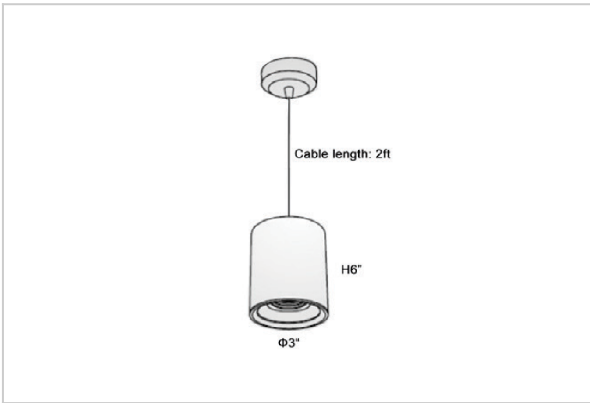

Flaxo Pendant Lights

ITEM SKU#: 662187505930

Product Code : IK-RFlaxoPL-15W-30K-BL-90C-40D

Voltage	100 - 277 V AC, 50-60 Hz
Lumen Output	1275lm
Power	15W
CCT	3000K
CRI	>90
Beam Angle	40°
Light Distribution	Flood
LED Light Source	Osram SOLERIQ S 19
Start Time	Instant
Driver	Stand Alone (included)
Operating Position	No Swiveling Type
Dimming	Triac Dimming / 0-10 V Dimming
Heads	Single Head
Finish	Black
Height	6"
Diameter	3"
Optics	Reflective Cup Structure
IP Rating	IP65
Application Area	Guest Room, Restaurant, Meeting Room, Club, Hall, Hotel Entrance

Beam Spread (Options)

Medium		20°	Flood		40°
ft	Ø	ft	Ø	ft	Ø
3.0	1.41	3.0	2.03		
9.0	4.22	9.0	6.09		
15.0	7.04	15.0	10.15		

Flaxo is a technologically advanced LED Pendant Light that incorporates electronic gear and a high-quality lens with wide beam spread. While commonly used as task light, the unique and state-of-the-art design of this luminaire also enhances the overall aesthetics of your store.