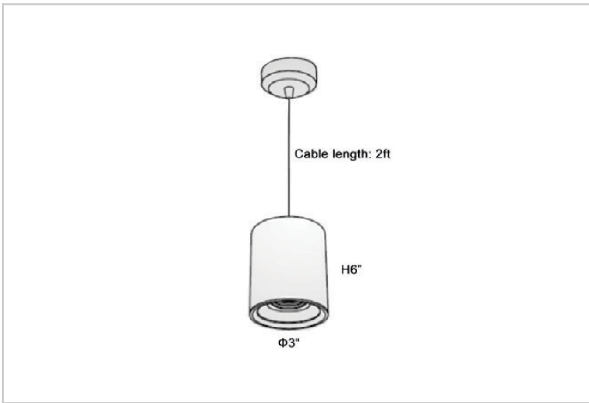

Flaxo Pendant Lights

ITEM SKU#: 662187505923

Product Code : IK-RFlaxoPL-15W-27K-BL-90C-40D

Voltage	100 - 277 V AC, 50-60 Hz
Lumen Output	1200lm
Power	15W
CCT	2700K
CRI	>90
Beam Angle	40°
Light Distribution	Flood
LED Light Source	Osram SOLERIQ S 19
Start Time	Instant
Driver	Stand Alone (included)
Operating Position	No Swiveling Type
Dimming	Triac Dimming / 0-10 V Dimming
Heads	Single Head
Finish	Black
Height	6"
Diameter	3"
Optics	Reflective Cup Structure
IP Rating	IP65
Application Area	Guest Room, Restaurant, Meeting Room, Club, Hall, Hotel Entrance

Beam Spread (Options)

Medium 20°		Flood 40°	
ft	Ø	ft	Ø
3.0	1.41	3.0	2.03
9.0	4.22	9.0	6.09
15.0	7.04	15.0	10.15

Flaxo is a technologically advanced LED Pendant Light that incorporates electronic gear and a high-quality lens with wide beam spread. While commonly used as task light, the unique and state-of-the-art design of this luminaire also enhances the overall aesthetics of your store.