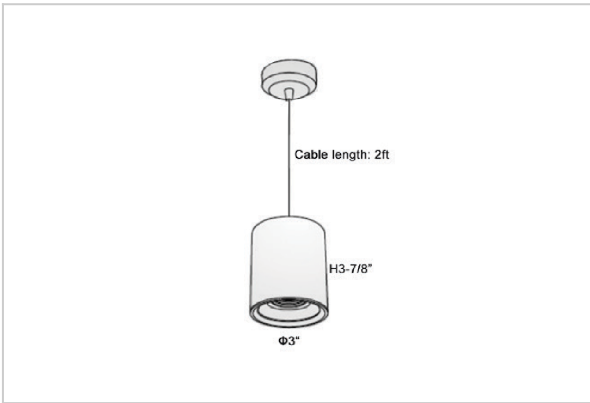

Flaxo Pendant Lights

ITEM SKU#: 662187505916

Product Code : IK-RFlaxoPL-8W-50K-BL-90C-40D

Voltage	100 - 277 V AC, 50-60 Hz
Lumen Output	760lm
Power	8W
CCT	5000K
CRI	>90
Beam Angle	40°
Light Distribution	Flood
LED Light Source	Osram SOLERIQ S 19
Start Time	Instant
Driver	Stand Alone (included)
Operating Position	No Swiveling Type
Dimming	Triac Dimming / 0-10 V Dimming
Heads	Single Head
Finish	Black
Height	3-7/8"
Diameter	3"
Optics	Reflective Cup Structure
IP Rating	IP65
Application Area	Guest Room, Restaurant, Meeting Room, Club, Hall, Hotel Entrance

Beam Spread (Options)

Medium 20°		Flood 40°	
ft	Ø	ft	Ø
3.0	1.41	3.0	2.03
9.0	4.22	9.0	6.09
15.0	7.04	15.0	10.15

Flaxo is a technologically advanced LED Pendant Light that incorporates electronic gear and a high-quality lens with wide beam spread. While commonly used as task light, the unique and state-of-the-art design of this luminaire also enhances the overall aesthetics of your store.