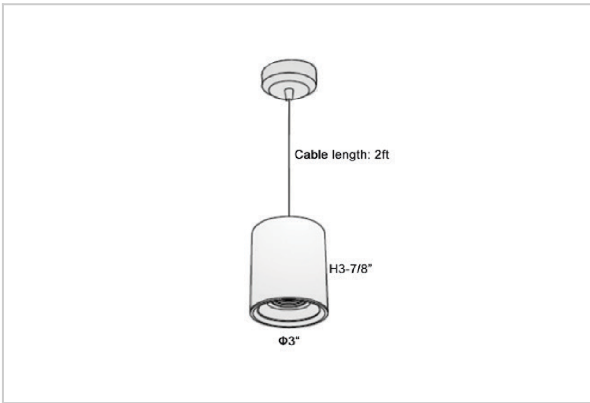

Flaxo Pendant Lights

ITEM SKU#: 662187505893

Product Code : IK-RFlaxoPL-8W-30K-BL-90C-40D

Voltage	100 - 277 V AC, 50-60 Hz
Lumen Output	680lm
Power	8W
CCT	3000K
CRI	>90
Beam Angle	40°
Light Distribution	Flood
LED Light Source	Osram SOLERIQ S 19
Start Time	Instant
Driver	Stand Alone (included)
Operating Position	No Swiveling Type
Dimming	Triac Dimming / 0-10 V Dimming
Heads	Single Head
Finish	Black
Height	3-7/8"
Diameter	3"
Optics	Reflective Cup Structure
IP Rating	IP65
Application Area	Guest Room, Restaurant, Meeting Room, Club, Hall, Hotel Entrance

Beam Spread (Options)

Medium		20°		Flood		40°	
ft	Ø	ft	Ø	ft	Ø	ft	Ø
3.0	1.41	3.0	2.03				
9.0	4.22	9.0	6.09				
15.0	7.04	15.0	10.15				

Flaxo is a technologically advanced LED Pendant Light that incorporates electronic gear and a high-quality lens with wide beam spread. While commonly used as task light, the unique and state-of-the-art design of this luminaire also enhances the overall aesthetics of your store.