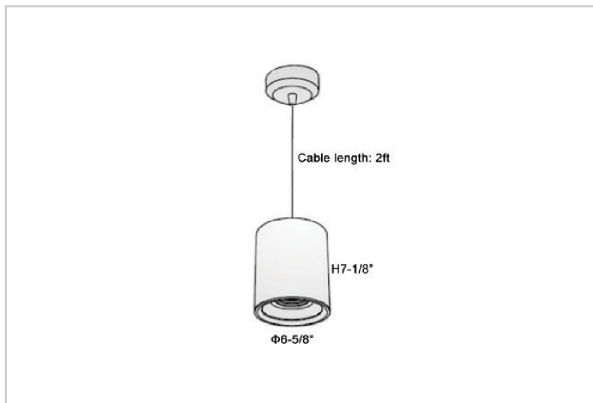

Flaxo Pendant Lights

ITEM SKU#: 662187505862

Product Code : IK-RFlaxoPL-55W-50K-WH-90C-20D

Voltage	100 - 277 V AC, 50-60 Hz
Lumen Output	5225lm
Power	55W
CCT	5000K
CRI	>90
Beam Angle	20°
Light Distribution	Medium
LED Light Source	Osram SOLERIQ S 19
Start Time	Instant
Driver	Stand Alone (included)
Operating Position	No Swiveling Type
Dimming	Triac Dimming / 0-10 V Dimming
Heads	Single Head
Finish	White
Height	7-1/8"
Diameter	6-5/8"
Optics	Reflective Cup Structure
IP Rating	IP65
Application Area	Guest Room, Restaurant, Meeting Room, Club, Hall, Hotel Entrance

Beam Spread (Options)

Medium 20°		Flood 40°	
ft	Ø	ft	Ø
3.0	1.41	3.0	2.03
9.0	4.22	9.0	6.09
15.0	7.04	15.0	10.15

Flaxo is a technologically advanced LED Pendant Light that incorporates electronic gear and a high-quality lens with wide beam spread. While commonly used as task light, the unique and state-of-the-art design of this luminaire also enhances the overall aesthetics of your store.