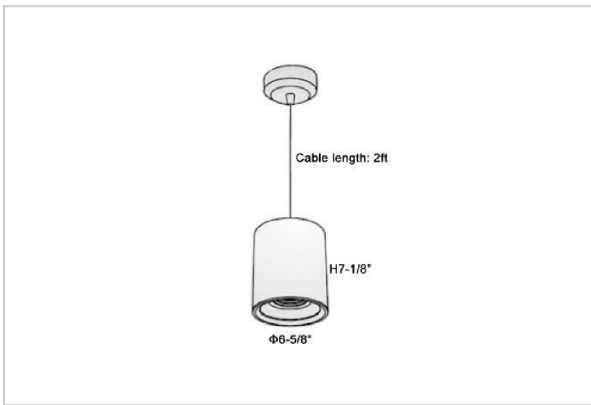

## Product Code : IK-RFlaxoPL-55W-50K-WH-90C-20D

Voltage	100 - 277 V AC, 50-60 Hz
Lumen Output	5225lm
Power	55W
CCT	5000K
CRI	>90
Beam Angle	20°
Light Distribution	Medium
LED Light Source	Osram SOLERIQ S 19
Start Time	Instant
Driver	Stand Alone (included)
Operating Position	No Swiveling Type
Dimming	Triac Dimming / 0-10 V Dimming
Heads	Single Head
Finish	White
Height	7-1/8"
Diameter	6-5/8"
Optics	Reflective Cup Structure
IP Rating	IP65
Application Area	Guest Room, Restaurant, Meeting Room, Club, Hall, Hotel Entrance

### Beam Spread (Options)

Medium 20°		Flood 40°	
ft	Ø	ft	Ø
3.0	1.41	3.0	2.03
9.0	4.22	9.0	6.09
15.0	7.04	15.0	10.15

Flaxo is a technologically advanced LED Pendant Light that incorporates electronic gear and a high-quality lens with wide beam spread. While commonly used as task light, the unique and state-of-the-art design of this luminaire also enhances the overall aesthetics of your store.