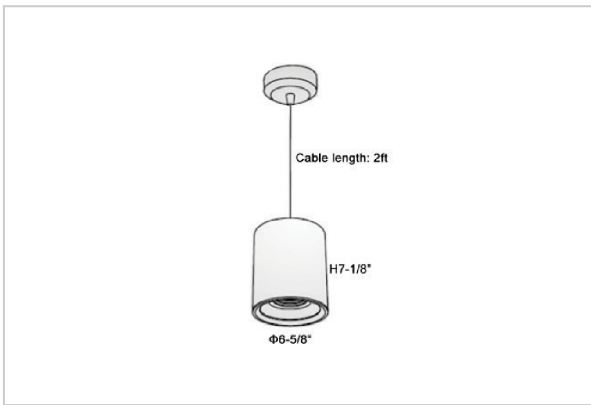

## Product Code : IK-RFlaxoPL-55W-30K-WH-90C-20D

Voltage	100 - 277 V AC, 50-60 Hz
Lumen Output	4675lm
Power	55W
CCT	3000K
CRI	>90
Beam Angle	20°
Light Distribution	Medium
LED Light Source	Osram SOLERIQ S 19
Start Time	Instant
Driver	Stand Alone (included)
Operating Position	No Swiveling Type
Dimming	Triac Dimming / 0-10 V Dimming
Heads	Single Head
Finish	White
Height	7-1/8"
Diameter	6-5/8"
Optics	Reflective Cup Structure
IP Rating	IP65
Application Area	Guest Room, Restaurant, Meeting Room, Club, Hall, Hotel Entrance

### Beam Spread (Options)

Medium 20°		Flood 40°	
ft	Ø	ft	Ø
3.0	1.41	3.0	2.03
9.0	4.22	9.0	6.09
15.0	7.04	15.0	10.15

Flaxo is a technologically advanced LED Pendant Light that incorporates electronic gear and a high-quality lens with wide beam spread. While commonly used as task light, the unique and state-of-the-art design of this luminaire also enhances the overall aesthetics of your store.