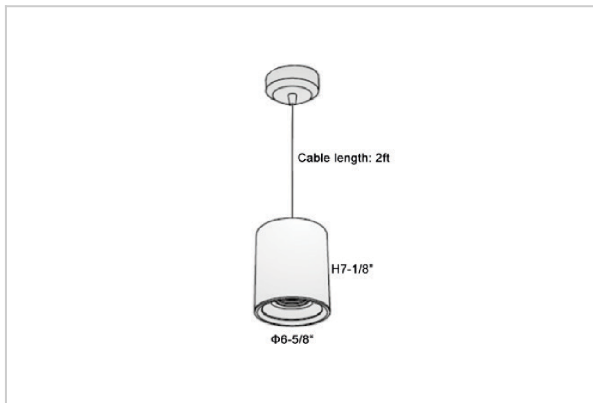

Flaxo Pendant Lights

ITEM SKU#: 662187505831

Product Code : IK-RFlaxoPL-55W-27K-WH-90C-20D

Voltage	100 - 277 V AC, 50-60 Hz
Lumen Output	4400lm
Power	55W
CCT	2700K
CRI	>90
Beam Angle	20°
Light Distribution	Medium
LED Light Source	Osram SOLERIQ S 19
Start Time	Instant
Driver	Stand Alone (included)
Operating Position	No Swiveling Type
Dimming	Triac Dimming / 0-10 V Dimming
Heads	Single Head
Finish	White
Height	7-1/8"
Diameter	6-5/8"
Optics	Reflective Cup Structure
IP Rating	IP65
Application Area	Guest Room, Restaurant, Meeting Room, Club, Hall, Hotel Entrance

Beam Spread (Options)

Medium 20°		Flood 40°	
ft	Ø	ft	Ø
3.0	1.41	3.0	2.03
9.0	4.22	9.0	6.09
15.0	7.04	15.0	10.15

Flaxo is a technologically advanced LED Pendant Light that incorporates electronic gear and a high-quality lens with wide beam spread. While commonly used as task light, the unique and state-of-the-art design of this luminaire also enhances the overall aesthetics of your store.