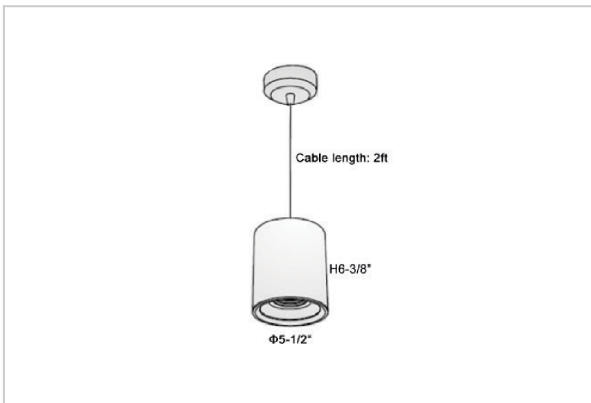

## Product Code : IK-RFlaxoPL-50W-50K-WH-90C-20D

Voltage	100 - 277 V AC, 50-60 Hz
Lumen Output	4750lm
Power	50W
CCT	5000K
CRI	>90
Beam Angle	20°
Light Distribution	Medium
LED Light Source	Osram SOLERIQ S 19
Start Time	Instant
Driver	Stand Alone (included)
Operating Position	No Swiveling Type
Dimming	Triac Dimming / 0-10 V Dimming
Heads	Single Head
Finish	White
Height	6-3/8"
Diameter	5-1/2"
Optics	Reflective Cup Structure
IP Rating	IP65
Application Area	Guest Room, Restaurant, Meeting Room, Club, Hall, Hotel Entrance

### Beam Spread (Options)

Medium 20°		Flood 40°	
ft	Ø	ft	Ø
3.0	1.41	3.0	2.03
9.0	4.22	9.0	6.09
15.0	7.04	15.0	10.15

Flaxo is a technologically advanced LED Pendant Light that incorporates electronic gear and a high-quality lens with wide beam spread. While commonly used as task light, the unique and state-of-the-art design of this luminaire also enhances the overall aesthetics of your store.