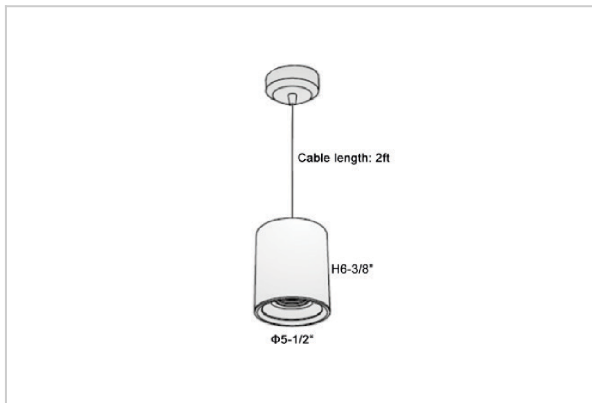

## Product Code : IK-RFlaxoPL-50W-30K-WH-90C-20D

Voltage	100 - 277 V AC, 50-60 Hz
Lumen Output	4250lm
Power	50W
CCT	3000K
CRI	>90
Beam Angle	20°
Light Distribution	Medium
LED Light Source	Osram SOLERIQ S 19
Start Time	Instant
Driver	Stand Alone (included)
Operating Position	No Swiveling Type
Dimming	Triac Dimming / 0-10 V Dimming
Heads	Single Head
Finish	White
Height	6-3/8"
Diameter	5-1/2"
Optics	Reflective Cup Structure
IP Rating	IP65
Application Area	Guest Room, Restaurant, Meeting Room, Club, Hall, Hotel Entrance

### Beam Spread (Options)

Medium 20°		Flood 40°	
ft	Ø	ft	Ø
3.0	1.41	3.0	2.03
9.0	4.22	9.0	6.09
15.0	7.04	15.0	10.15

Flaxo is a technologically advanced LED Pendant Light that incorporates electronic gear and a high-quality lens with wide beam spread. While commonly used as task light, the unique and state-of-the-art design of this luminaire also enhances the overall aesthetics of your store.