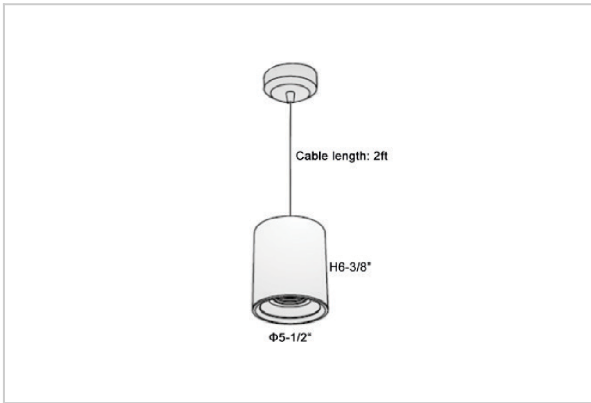

Flaxo Pendant Lights

ITEM SKU#: 662187505787

Product Code : IK-RFlaxoPL-50W-27K-WH-90C-20D

Voltage	100 - 277 V AC, 50-60 Hz
Lumen Output	4000lm
Power	50W
CCT	2700K
CRI	>90
Beam Angle	20°
Light Distribution	Medium
LED Light Source	Osram SOLERIQ S 19
Start Time	Instant
Driver	Stand Alone (included)
Operating Position	No Swiveling Type
Dimming	Triac Dimming / 0-10 V Dimming
Heads	Single Head
Finish	White
Height	6-3/8"
Diameter	5-1/2"
Optics	Reflective Cup Structure
IP Rating	IP65
Application Area	Guest Room, Restaurant, Meeting Room, Club, Hall, Hotel Entrance

Beam Spread (Options)

Medium 20°		Flood 40°	
ft	Ø	ft	Ø
3.0	1.41	3.0	2.03
9.0	4.22	9.0	6.09
15.0	7.04	15.0	10.15

Flaxo is a technologically advanced LED Pendant Light that incorporates electronic gear and a high-quality lens with wide beam spread. While commonly used as task light, the unique and state-of-the-art design of this luminaire also enhances the overall aesthetics of your store.