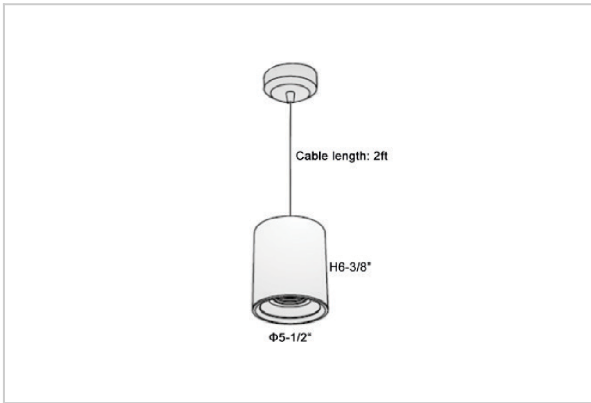

## Product Code : IK-RFlaxoPL-40W-50K-WH-90C-20D

Voltage	100 - 277 V AC, 50-60 Hz
Lumen Output	3800lm
Power	40W
CCT	5000K
CRI	>90
Beam Angle	20°
Light Distribution	Medium
LED Light Source	Osram SOLERIQ S 19
Start Time	Instant
Driver	Stand Alone (included)
Operating Position	No Swiveling Type
Dimming	Triac Dimming / 0-10 V Dimming
Heads	Single Head
Finish	White
Height	6-3/8"
Diameter	5-1/2"
Optics	Reflective Cup Structure
IP Rating	IP65
Application Area	Guest Room, Restaurant, Meeting Room, Club, Hall, Hotel Entrance

### Beam Spread (Options)

Medium 20°		Flood 40°	
ft	Ø	ft	Ø
3.0	1.41	3.0	2.03
9.0	4.22	9.0	6.09
15.0	7.04	15.0	10.15

Flaxo is a technologically advanced LED Pendant Light that incorporates electronic gear and a high-quality lens with wide beam spread. While commonly used as task light, the unique and state-of-the-art design of this luminaire also enhances the overall aesthetics of your store.