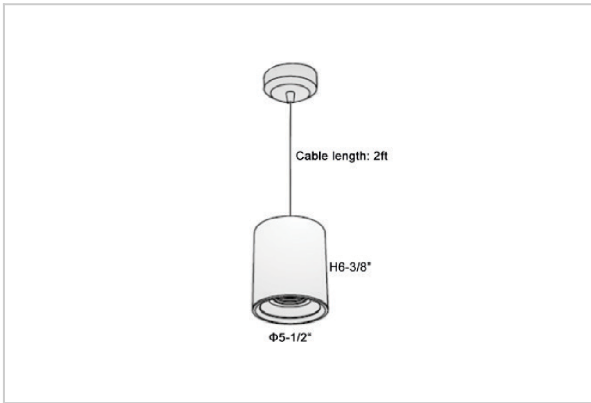

## Product Code : IK-RFlaxoPL-40W-40K-WH-90C-20D

Voltage	100 - 277 V AC, 50-60 Hz
Lumen Output	3600lm
Power	40W
CCT	4000K
CRI	>90
Beam Angle	20°
Light Distribution	Medium
LED Light Source	Osram SOLERIQ S 19
Start Time	Instant
Driver	Stand Alone (included)
Operating Position	No Swiveling Type
Dimming	Triac Dimming / 0-10 V Dimming
Heads	Single Head
Finish	White
Height	6-3/8"
Diameter	5-1/2"
Optics	Reflective Cup Structure
IP Rating	IP65
Application Area	Guest Room, Restaurant, Meeting Room, Club, Hall, Hotel Entrance

### Beam Spread (Options)

Medium 20°		Flood 40°	
ft	Ø	ft	Ø
3.0	1.41	3.0	2.03
9.0	4.22	9.0	6.09
15.0	7.04	15.0	10.15

Flaxo is a technologically advanced LED Pendant Light that incorporates electronic gear and a high-quality lens with wide beam spread. While commonly used as task light, the unique and state-of-the-art design of this luminaire also enhances the overall aesthetics of your store.