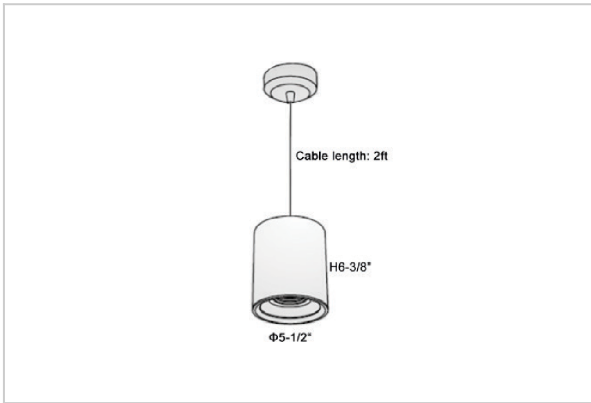

## Product Code : IK-RFlaxoPL-40W-30K-WH-90C-20D

Voltage	100 - 277 V AC, 50-60 Hz
Lumen Output	3400lm
Power	40W
CCT	3000K
CRI	>90
Beam Angle	20°
Light Distribution	Medium
LED Light Source	Osram SOLERIQ S 19
Start Time	Instant
Driver	Stand Alone (included)
Operating Position	No Swiveling Type
Dimming	Triac Dimming / 0-10 V Dimming
Heads	Single Head
Finish	White
Height	6-3/8"
Diameter	5-1/2"
Optics	Reflective Cup Structure
IP Rating	IP65
Application Area	Guest Room, Restaurant, Meeting Room, Club, Hall, Hotel Entrance

### Beam Spread (Options)

Medium 20°		Flood 40°	
ft	Ø	ft	Ø
3.0	1.41	3.0	2.03
9.0	4.22	9.0	6.09
15.0	7.04	15.0	10.15

Flaxo is a technologically advanced LED Pendant Light that incorporates electronic gear and a high-quality lens with wide beam spread. While commonly used as task light, the unique and state-of-the-art design of this luminaire also enhances the overall aesthetics of your store.