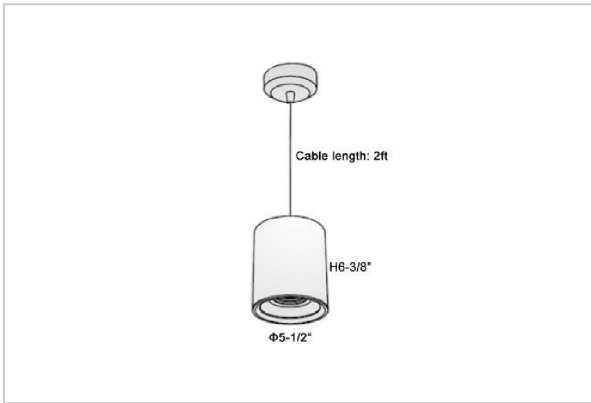

Flaxo Pendant Lights

ITEM SKU#: 662187505749

Product Code : IK-RFlaxoPL-40W-27K-WH-90C-20D

Voltage	100 - 277 V AC, 50-60 Hz
Lumen Output	3200lm
Power	40W
CCT	2700K
CRI	>90
Beam Angle	20°
Light Distribution	Medium
LED Light Source	Osram SOLERIQ S 19
Start Time	Instant
Driver	Stand Alone (included)
Operating Position	No Swiveling Type
Dimming	Triac Dimming / 0-10 V Dimming
Heads	Single Head
Finish	White
Height	6-3/8"
Diameter	5-1/2"
Optics	Reflective Cup Structure
IP Rating	IP65
Application Area	Guest Room, Restaurant, Meeting Room, Club, Hall, Hotel Entrance

Beam Spread (Options)

Medium 20°		Flood 40°	
ft	Ø	ft	Ø
3.0	1.41	3.0	2.03
9.0	4.22	9.0	6.09
15.0	7.04	15.0	10.15

Flaxo is a technologically advanced LED Pendant Light that incorporates electronic gear and a high-quality lens with wide beam spread. While commonly used as task light, the unique and state-of-the-art design of this luminaire also enhances the overall aesthetics of your store.