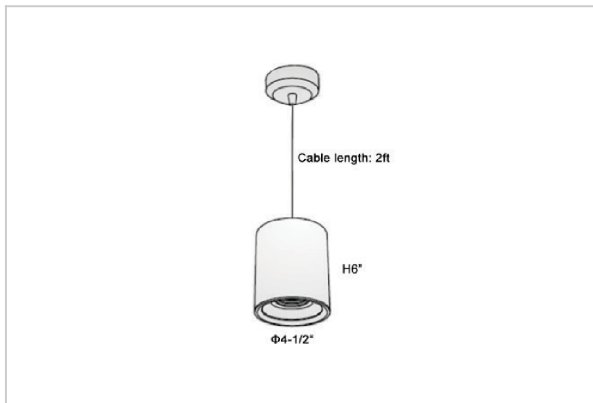

## Product Code : IK-RFlaxoPL-30W-50K-WH-90C-20D

Voltage	100 - 277 V AC, 50-60 Hz
Lumen Output	2850lm
Power	30W
CCT	5000K
CRI	>90
Beam Angle	20°
Light Distribution	Medium
LED Light Source	Osram SOLERIQ S 19
Start Time	Instant
Driver	Stand Alone (included)
Operating Position	No Swiveling Type
Dimming	Triac Dimming / 0-10 V Dimming
Heads	Single Head
Finish	White
Height	6"
Diameter	4-1/2"
Optics	Reflective Cup Structure
IP Rating	IP65
Application Area	Guest Room, Restaurant, Meeting Room, Club, Hall, Hotel Entrance

### Beam Spread (Options)

Medium 20°		Flood 40°	
ft	Ø	ft	Ø
3.0	1.41	3.0	2.03
9.0	4.22	9.0	6.09
15.0	7.04	15.0	10.15

Flaxo is a technologically advanced LED Pendant Light that incorporates electronic gear and a high-quality lens with wide beam spread. While commonly used as task light, the unique and state-of-the-art design of this luminaire also enhances the overall aesthetics of your store.