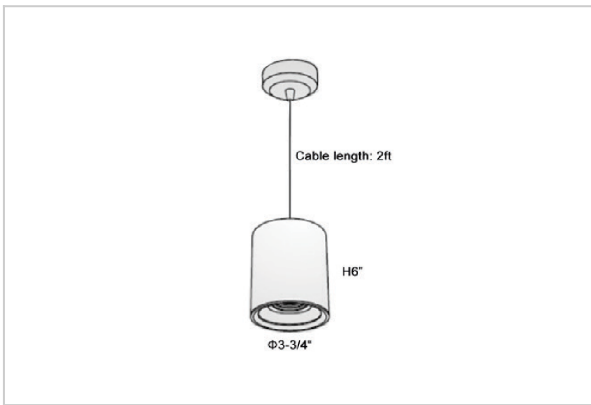

Flaxo Pendant Lights

ITEM SKU#: 662187505688

Product Code : IK-RFlaxoPL-20W-40K-WH-90C-20D

Voltage	100 - 277 V AC, 50-60 Hz
Lumen Output	1800lm
Power	20W
CCT	4000K
CRI	>90
Beam Angle	20°
Light Distribution	Medium
LED Light Source	Osram SOLERIQ S 19
Start Time	Instant
Driver	Stand Alone (included)
Operating Position	No Swiveling Type
Dimming	Triac Dimming / 0-10 V Dimming
Heads	Single Head
Finish	White
Height	6"
Diameter	3-3/4"
Optics	Reflective Cup Structure
IP Rating	IP65
Application Area	Guest Room, Restaurant, Meeting Room, Club, Hall, Hotel Entrance

Beam Spread (Options)

Medium 20°		Flood 40°	
ft	Ø	ft	Ø
3.0	1.41	3.0	2.03
9.0	4.22	9.0	6.09
15.0	7.04	15.0	10.15

Flaxo is a technologically advanced LED Pendant Light that incorporates electronic gear and a high-quality lens with wide beam spread. While commonly used as task light, the unique and state-of-the-art design of this luminaire also enhances the overall aesthetics of your store.